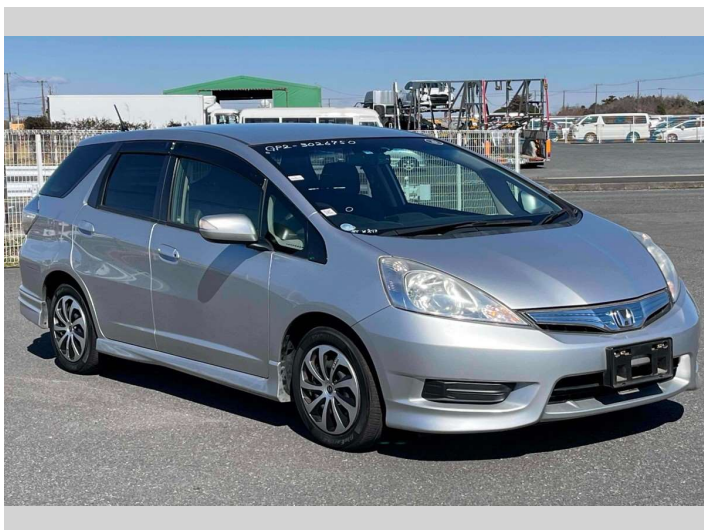

2012 Honda Fit Shuttle Hybrid Smart Selection

Purchase Price **\$7,880**
Includes GST
 Excludes on-road costs of \$595

Finance may be available on this vehicle. Ask one of our friendly staff for more information.

Body Style
5 door, Station Wagon

Odometer
96,826 km

Engine
1300 cc, Hybrid

Fuel Type
Hybrid

Transmission
Automatic, 2WD

Wheels
 -

VIN
 -

Interior
Gray