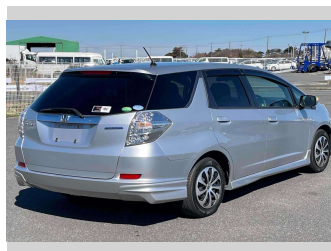

2012 Honda Fit Shuttle Hybrid Smart Selection

Purchase Price **\$7,880**
Includes GST
 Excludes on-road costs of \$595

Finance may be available on this vehicle. Ask one of our friendly staff for more information.

Body Style
5 door, Station Wagon

Odometer
96,826 km

Engine
1300 cc, Hybrid

Fuel Type
Hybrid

Transmission
Automatic, 2WD

Wheels
 -

VIN
 -

Interior
Gray