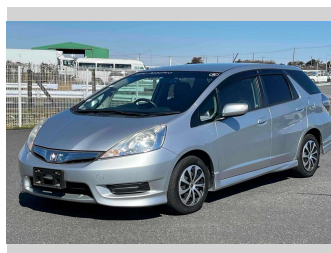

2012 Honda Fit Shuttle Hybrid Smart Selection

Purchase Price **\$7,880**
Includes GST
 Excludes on-road costs of \$595

Finance may be available on this vehicle. Ask one of our friendly staff for more information.

Body Style
5 door, Station Wagon

Odometer
96,826 km

Engine
1300 cc, Hybrid

Fuel Type
Hybrid

Transmission
Automatic, 2WD

Wheels
 -

VIN
 -

Interior
Gray