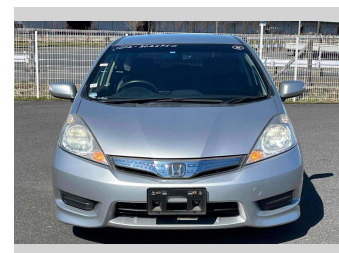

2012 Honda Fit Shuttle Hybrid Smart Selection

Purchase Price **\$7,880**
Includes GST
 Excludes on-road costs of \$595

Finance may be available on this vehicle. Ask one of our friendly staff for more information.

Body Style
5 door, Station Wagon

Odometer
96,826 km

Engine
1300 cc, Hybrid

Fuel Type
Hybrid

Transmission
Automatic, 2WD

Wheels
 -

VIN
 -

Interior
Gray