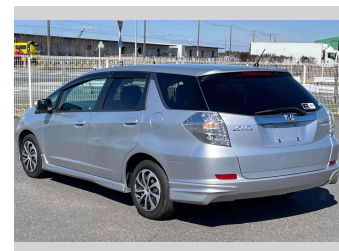

2012 Honda Fit Shuttle Hybrid Smart Selection

Purchase Price **\$7,880**
Includes GST
 Excludes on-road costs of \$595

Finance may be available on this vehicle. Ask one of our friendly staff for more information.

Body Style
5 door, Station Wagon

Odometer
96,826 km

Engine
1300 cc, Hybrid

Fuel Type
Hybrid

Transmission
Automatic, 2WD

Wheels
 -

VIN
 -

Interior
Gray