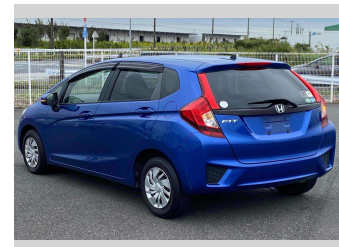

2014 Honda Fit 1.3 GF PACKAGE

Purchase Price

Includes GST
Excludes on-road costs of \$595

POA

Finance may be available on this vehicle. Ask one of our friendly staff for more information.

Gain peace of mind with Mechanical Breakdown Insurance. **Ask us how.**

Top features

- » ABS Brakes
- » Air Conditioning
- » Electric Windows
- » Power Steering
- » Spoiler
- » Winker Mirror

Body Style

5 door, Hatchback

Odometer

55,886 km

Engine

1300 cc