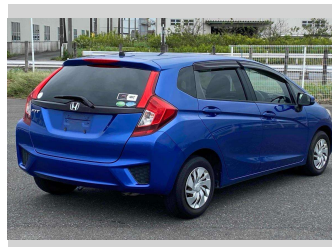

2014 Honda Fit 1.3 GF PACKAGE

Purchase Price

Includes GST
Excludes on-road costs of \$595

POA

Finance may be available on this vehicle. Ask one of our friendly staff for more information.

Gain peace of mind with Mechanical Breakdown Insurance. **Ask us how.**

Top features

- » ABS Brakes
- » Air Conditioning
- » Electric Windows
- » Power Steering
- » Spoiler
- » Winker Mirror

Body Style

5 door, Hatchback

Odometer

55,886 km

Engine

1300 cc