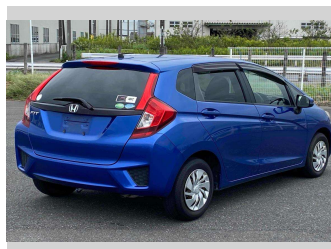

2014 Honda Fit 1.3 GF PACKAGE

Purchase Price **\$10,500**

Includes GST
Excludes on-road costs of \$595

Finance may be available on this vehicle. Ask one of our friendly staff for more information.

Gain peace of mind with Mechanical Breakdown Insurance. **Ask us how.**

- Top features**
- » ABS Brakes
 - » Air Conditioning
 - » Electric Windows
 - » Power Steering
 - » Spoiler
 - » Winker Mirror

Body Style
5 door, Hatchback

Odometer
55,886 km

Engine
1300 cc

Fuel Type
Petrol

Transmission
Automatic, 2WD

Wheels
-

VIN
-

Interior
Gray

Safety
-

Reg No.
-

Ext Colour
Blue

History
-