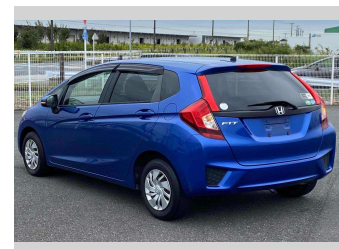

2014 Honda Fit 1.3 GF PACKAGE

Purchase Price **\$10,500**

Includes GST
Excludes on-road costs of \$595

Finance may be available on this vehicle. Ask one of our friendly staff for more information.

Gain peace of mind with Mechanical Breakdown Insurance. **Ask us how.**

- Top features**
- » ABS Brakes
 - » Air Conditioning
 - » Electric Windows
 - » Power Steering
 - » Spoiler
 - » Winker Mirror

Body Style
5 door, Hatchback

Odometer
55,886 km

Engine
1300 cc

Fuel Type
Petrol

Transmission
Automatic, 2WD

Wheels
-

VIN
-

Interior
Gray

Safety
-

Reg No.
-

Ext Colour
Blue

History
-