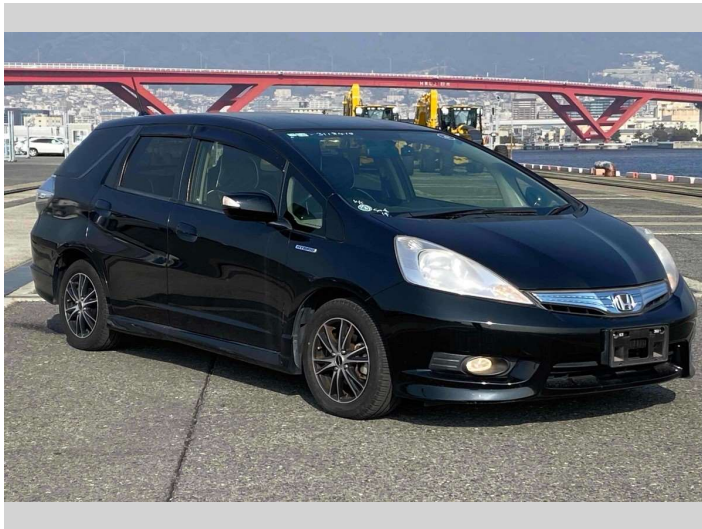

2013 Honda Fit Shuttle Hybrid Fine Line

Purchase Price **\$8,900**

Includes GST
Excludes on-road costs of \$595

Finance may be available on this vehicle. Ask one of our friendly staff for more information.

Body Style
5 door, Station Wagon

Odometer
90,952 km

Engine
1300 cc, Hybrid

Fuel Type
Hybrid

Transmission
Automatic, 2WD

Wheels
-

VIN
-

Interior
Gray