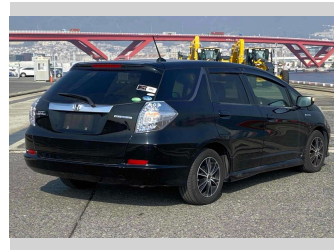

2013 Honda Fit Shuttle Hybrid Fine Line

Purchase Price **$8,900**

Includes GST
Excludes on-road costs of $595

Finance may be available on this vehicle. Ask one of our friendly staff for more information.

Gain peace of mind with Mechanical Breakdown Insurance. **Ask us how.**

1. **Top features**
2. » ABS Brakes
   - » Air Conditioning
   - » Electric Windows
   - » Fog Lights
   - » Power Steering
   - » Spoiler
   - » Winker Mirror

Body Style
5 door, Station Wagon

Odometer
90,952 km

Engine
1300 cc, Hybrid

Fuel Type
Hybrid

Transmission
Automatic, 2WD

Wheels
-

VIN
-

Interior
Gray

Safety
-

Reg No.

-

Ext Colour

Black

History

-

Seats

5 seats

CO2 Emissions

-

Energy Economy

-

Stock ID: 14880

Jan Japan - Wholesale | Phone 09 972 1204 | Email sales@janjapan.co.nz
10 Progressive Way, East Tāmaki, Auckland 2016, New Zealand
www.janjapan.co.nz

★★★★☆
4.27 | 331 reviews