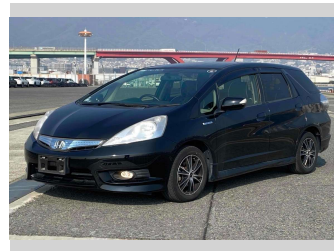

2013 Honda Fit Shuttle Hybrid Fine Line

Purchase Price **\$8,900**

Includes GST
Excludes on-road costs of \$595

Finance may be available on this vehicle. Ask one of our friendly staff for more information.

Body Style
5 door, Station Wagon

Odometer
90,952 km

Engine
1300 cc, Hybrid

Fuel Type
Hybrid

Transmission
Automatic, 2WD

Wheels
-

VIN
-

Interior
Gray