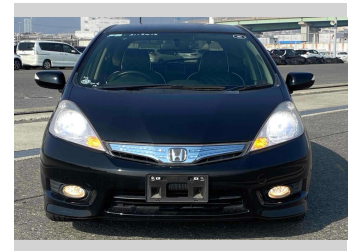

2013 Honda Fit Shuttle Hybrid Fine Line

Purchase Price **\$8,900**

Includes GST
Excludes on-road costs of \$595

Finance may be available on this vehicle. Ask one of our friendly staff for more information.

Body Style
5 door, Station Wagon

Odometer
90,952 km

Engine
1300 cc, Hybrid

Fuel Type
Hybrid

Transmission
Automatic, 2WD

Wheels
-

VIN
-

Interior
Gray