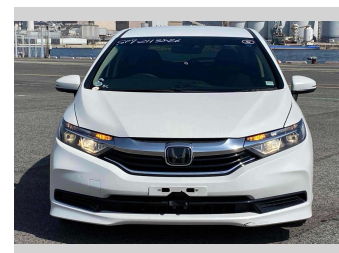

2020 Honda Shuttle Hybrid

Purchase Price **$15,380**

Includes GST
Excludes on-road costs of $595

Finance may be available on this vehicle. Ask one of our friendly staff for more information.

Gain peace of mind with Mechanical Breakdown Insurance. **Ask us how.**

1. **Top features**
2. » ABS Brakes
   - » Air Conditioning
   - » Body Kit
   - » Car Stereo
   - » CD Player
   - » Electric Windows
   - » Keyless Entry
   - » Lane Keep Assist
   - » Power Steering
   - » Pre-Collision System
   - » Push Start
   - » Radar Cruise Control
   - » Spoiler
   - » Wheel Covers
   - » Winker Mirror

Body Style
5 door, Station Wagon

Odometer
88,606 km

Engine
1500 cc, Hybrid

Fuel Type
Hybrid

Transmission
Automatic, 2WD

Wheels
-

VIN
-

Interior
Gray

Safety
-

Reg No.
-

Ext Colour
White

History
-

Seats
5 seats

CO2 Emissions
-

Energy Economy
-

Stock ID: 15156

Jan Japan - Wholesale | Phone 09 972 1204 | Email sales@janjapan.co.nz
10 Progressive Way, East Tāmaki, Auckland 2016, New Zealand
www.janjapan.co.nz

4.27 | 329 reviews