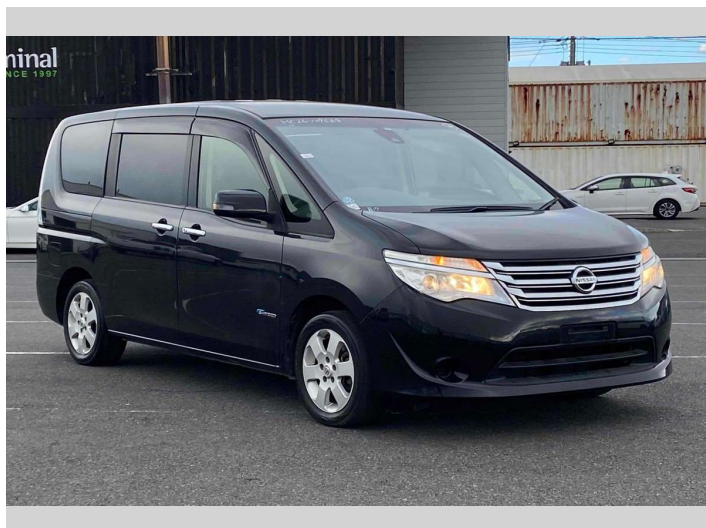

# 2014 Nissan Serena 20X S-Hybrid

**Purchase Price** **\$10,900**

Includes GST  
Excludes on-road costs of \$595

Finance may be available on this vehicle. Ask one of our friendly staff for more information.

Body Style	<b>5 door, Van</b>	Reg No.	-
Odometer	<b>94,532 km</b>	Ext Colour	<b>Black</b>
Engine	<b>2000 cc, Hybrid</b>	History	-
Fuel Type	<b>Hybrid</b>	Seats	<b>8 seats</b>
Transmission	<b>Automatic, 2WD</b>	CO2 Emissions	-
Wheels	-	Energy Economy	-
VIN	-		
Interior	<b>Gray</b>		
Safety	-		