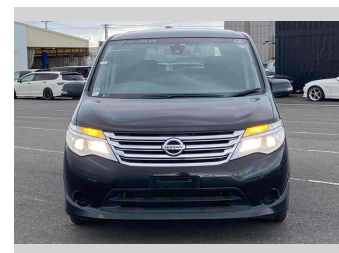

# 2014 Nissan Serena 20X S-Hybrid

**Purchase Price** **\$10,900**

Includes GST  
Excludes on-road costs of \$595

Finance may be available on this vehicle. Ask one of our friendly staff for more information.

Body Style	<b>5 door, Van</b>	Reg No.	-
Odometer	<b>94,532 km</b>	Ext Colour	<b>Black</b>
Engine	<b>2000 cc, Hybrid</b>	History	-
Fuel Type	<b>Hybrid</b>	Seats	<b>8 seats</b>
Transmission	<b>Automatic, 2WD</b>	CO2 Emissions	-
Wheels	-	Energy Economy	-
VIN	-		
Interior	<b>Gray</b>		
Safety	-		