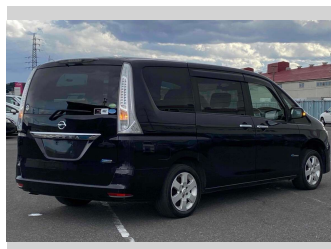

# 2014 Nissan Serena 20X S-Hybrid

**Purchase Price** **\$10,900**

Includes GST  
Excludes on-road costs of \$595

Finance may be available on this vehicle. Ask one of our friendly staff for more information.

Body Style	<b>5 door, Van</b>	Reg No.	-
Odometer	<b>94,532 km</b>	Ext Colour	<b>Black</b>
Engine	<b>2000 cc, Hybrid</b>	History	-
Fuel Type	<b>Hybrid</b>	Seats	<b>8 seats</b>
Transmission	<b>Automatic, 2WD</b>	CO2 Emissions	-
Wheels	-	Energy Economy	-
VIN	-		
Interior	<b>Gray</b>		
Safety	-		