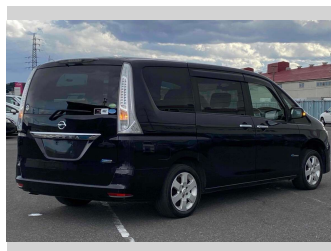

# 2014 Nissan Serena 20X S-Hybrid

**Purchase Price** **\$10,900**  
Includes GST  
 Excludes on-road costs of \$595

Finance may be available on this vehicle. Ask one of our friendly staff for more information.

Body Style	5 door, Van	Reg No.	-
Odometer	94,532 km	Ext Colour	<b>Black</b>
Engine	2000 cc, Hybrid	History	-
Fuel Type	Hybrid	Seats	<b>8 seats</b>
Transmission	Automatic, 2WD	CO2 Emissions	-
Wheels	-	Energy Economy	-
VIN	-		
Interior	<b>Gray</b>		
Safety	-		