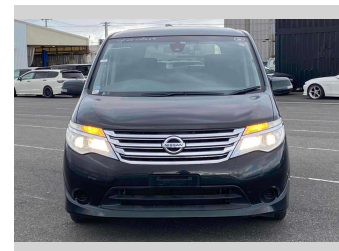

# 2014 Nissan Serena 20X S-Hybrid

**Purchase Price** **\$10,900**  
Includes GST  
 Excludes on-road costs of \$595

Finance may be available on this vehicle. Ask one of our friendly staff for more information.

Body Style	5 door, Van	Reg No.	-
Odometer	94,532 km	Ext Colour	<b>Black</b>
Engine	2000 cc, Hybrid	History	-
Fuel Type	Hybrid	Seats	<b>8 seats</b>
Transmission	Automatic, 2WD	CO2 Emissions	-
Wheels	-	Energy Economy	-
VIN	-		
Interior	<b>Gray</b>		
Safety	-		