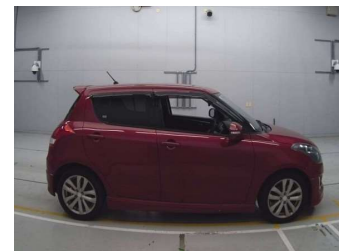

2014 Suzuki Swift RS DJE

Purchase Price

Includes GST
Excludes on-road costs of \$595

POA

Finance may be available on this vehicle. Ask one of our friendly staff for more information.

Gain peace of mind with Mechanical Breakdown Insurance. **Ask us how.**

Top features

- » ABS Brakes
- » Air Conditioning
- » Electric Windows
- » Fog Lights
- » Power Steering
- » Spoiler
- » Winker Mirror

Body Style

5 door, Hatchback

Odometer

77,583 km

Engine

1200 cc