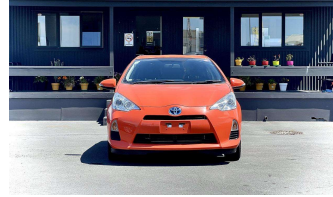

2014 Toyota Aqua G

JAN JAPAN MOTORS
PH 09 278 9643 www.janjan.co.nz

JAN JAPAN MOTORS
PH 09 278 9643 www.janjan.co.nz

JAN JAPAN MOTORS
PH 09 278 9643 www.janjan.co.nz

JAN JAPAN MOTORS
PH 09 278 9643 www.janjan.co.nz

Body Style

5 door, Hatchback

Odometer

99,035 km

Engine

1500 cc, Hybrid

Fuel Type

Hybrid