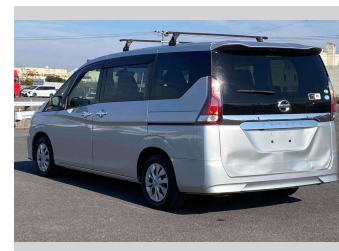

# 2017 Nissan Serena

**Purchase Price** **\$21,900**  
Includes GST  
 Excludes on-road costs of \$595

Finance may be available on this vehicle. Ask one of our friendly staff for more information.

Gain peace of mind with Mechanical Breakdown Insurance. **Ask us how.**

- Top features**
- » ABS Brakes
  - » Air Conditioning
  - » Electric Windows
  - » Power Steering
  - » Winker Mirror

Body Style  
**5 door, Van**

Odometer  
**89,435 km**

Engine  
**2000 cc**

Fuel Type  
**Petrol**