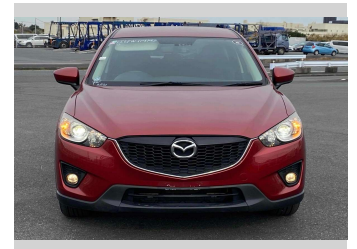

# 2012 Mazda CX-5 20S

**Purchase Price** **\$14,900**  
Includes GST  
Excludes on-road costs of \$595

Finance may be available on this vehicle. Ask one of our friendly staff for more information.

Gain peace of mind with Mechanical Breakdown Insurance. **Ask us how.**

**Top features**

- » ABS Brakes
- » Air Conditioning
- » Electric Windows
- » Fog Lights
- » Power Steering
- » Spoiler

Body Style  
**5 door, SUV / 4x4**

Odometer  
**89,075 km**

Engine  
**2000 cc**

Fuel Type  
**Petrol**

Transmission  
**Automatic, 2WD**

Wheels  
-

VIN  
-

Interior  
**Gray**

Safety  
-

Reg No.  
-

Ext Colour  
**Red**

History  
-