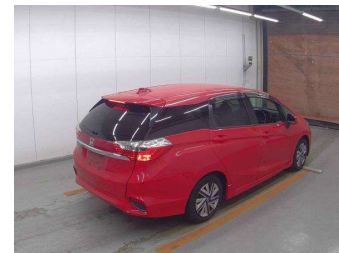

2015 Honda Shuttle G

Purchase Price **POA**
Includes GST
 Excludes on-road costs of \$595

Finance may be available on this vehicle. Ask one of our friendly staff for more information.

Gain peace of mind with Mechanical Breakdown Insurance. **Ask us how.**

- Top features**
- » ABS Brakes
 - » Air Conditioning
 - » Electric Windows
 - » Power Steering
 - » Spoiler
 - » Winker Mirror

Body Style
5 door, Station Wagon

Odometer
98,365 km

Engine
1500 cc

Fuel Type
Petrol