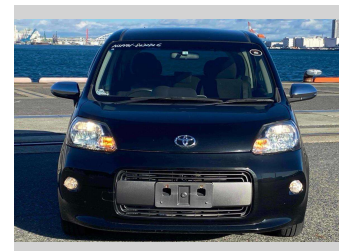

2016 Toyota Porte G

Purchase Price **POA**

Includes GST
Excludes on-road costs of \$595

Finance may be available on this vehicle. Ask one of our friendly staff for more information.

Gain peace of mind with Mechanical Breakdown Insurance. **Ask us how.**

- Top features**
- » ABS Brakes
 - » Air Conditioning
 - » Electric Windows
 - » Fog Lights
 - » Power Steering
 - » Winker Mirror

Body Style
4 door, Hatchback

Odometer
80,864 km

Engine
1500 cc

Fuel Type
Petrol

Transmission
Automatic, 2WD

Wheels
-

VIN
-

Interior
Gray

Safety
-

Reg No.
-

Ext Colour
Black

History
-