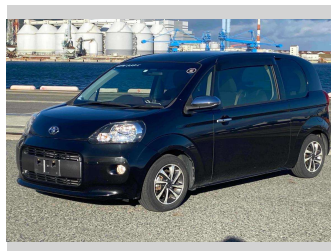

2016 Toyota Porte G

Purchase Price **POA**

Includes GST
Excludes on-road costs of \$595

Finance may be available on this vehicle. Ask one of our friendly staff for more information.

Gain peace of mind with Mechanical Breakdown Insurance. **Ask us how.**

- Top features**
- » ABS Brakes
 - » Air Conditioning
 - » Electric Windows
 - » Fog Lights
 - » Power Steering
 - » Winker Mirror

Body Style
4 door, Hatchback

Odometer
80,864 km

Engine
1500 cc

Fuel Type
Petrol

Transmission
Automatic, 2WD

Wheels
-

VIN
-

Interior
Gray

Safety
-

Reg No.
-

Ext Colour
Black

History
-