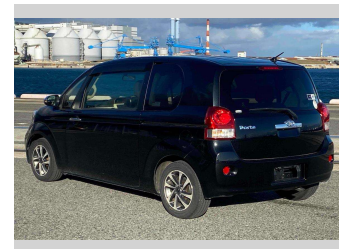

2016 Toyota Porte G

Purchase Price **POA**

Includes GST
Excludes on-road costs of \$595

Finance may be available on this vehicle. Ask one of our friendly staff for more information.

Gain peace of mind with Mechanical Breakdown Insurance. **Ask us how.**

- Top features**
- » ABS Brakes
 - » Air Conditioning
 - » Electric Windows
 - » Fog Lights
 - » Power Steering
 - » Winker Mirror

Body Style
4 door, Hatchback

Odometer
80,864 km

Engine
1500 cc

Fuel Type
Petrol