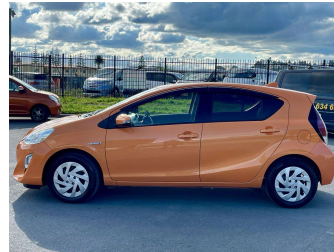

2015 Toyota Aqua S

Purchase Price **\$9,700**

Includes GST
Excludes on-road costs of \$595

Finance may be available on this vehicle. Ask one of our friendly staff for more information.

Gain peace of mind with Mechanical Breakdown Insurance. **Ask us how.**

Body Style
5 door, Hatchback

Odometer
95,412 km

Engine
1500 cc, Hybrid

Fuel Type
Hybrid

Transmission
Automatic, 2WD

Wheels
-

VIN
7AT0H65YX24491049

Interior
Gray