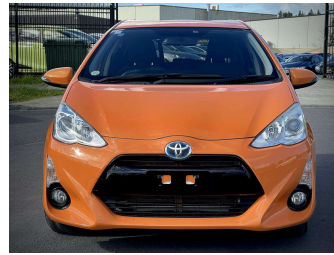

2015 Toyota Aqua S

Purchase Price **\$9,700**

Includes GST
Excludes on-road costs of \$595

Finance may be available on this vehicle. Ask one of our friendly staff for more information.

Gain peace of mind with Mechanical Breakdown Insurance. **Ask us how.**

Body Style
5 door, Hatchback

Odometer
95,412 km

Engine
1500 cc, Hybrid

Fuel Type
Hybrid

Transmission
Automatic, 2WD

Wheels
-

VIN
7AT0H65YX24491049

Interior
Gray