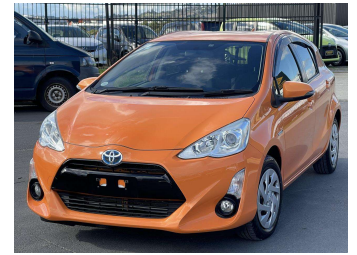

2015 Toyota Aqua S

Purchase Price **\$9,700**

Includes GST
Excludes on-road costs of \$595

Finance may be available on this vehicle. Ask one of our friendly staff for more information.

Gain peace of mind with Mechanical Breakdown Insurance. **Ask us how.**

Body Style
5 door, Hatchback

Odometer
95,412 km

Engine
1500 cc, Hybrid

Fuel Type
Hybrid

Transmission
Automatic, 2WD

Wheels
-

VIN
7AT0H65YX24491049

Interior
Gray