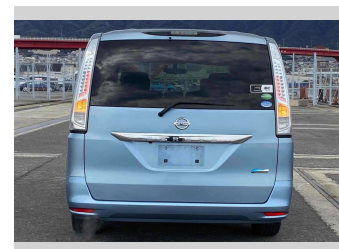

# 2014 Nissan Serena 20X S-Hybrid

**Purchase Price** **\$11,280**

Includes GST  
Excludes on-road costs of \$595

Finance may be available on this vehicle. Ask one of our friendly staff for more information.

Body Style	<b>5 door, Van</b>	Reg No.	-
Odometer	<b>83,555 km</b>	Ext Colour	<b>Light Blue</b>
Engine	<b>2000 cc, Hybrid</b>	History	-
Fuel Type	<b>Hybrid</b>	Seats	<b>8 seats</b>
Transmission	<b>Automatic, 2WD</b>	CO2 Emissions	-
Wheels	-	Energy Economy	-
VIN	-		
Interior	<b>Gray</b>		
Safety	-		
		<b>Stock ID: 15165</b>	