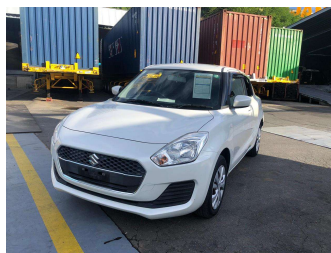

2018 Suzuki Swift XG Limited

Purchase Price **POA**

Includes GST
Excludes on-road costs of \$595

Finance may be available on this vehicle. Ask one of our friendly staff for more information.

Gain peace of mind with Mechanical Breakdown Insurance. **Ask us how.**

- Top features**
- » ABS Brakes
 - » Air Conditioning
 - » Electric Windows
 - » Power Steering

Body Style
5 door, Hatchback

Odometer
34,128 km

Engine
1200 cc

Fuel Type
Petrol

Transmission
Automatic, 2WD

Wheels
-

VIN
-

Interior
Gray

Safety
-

Reg No.

-

Ext Colour
White

History

-