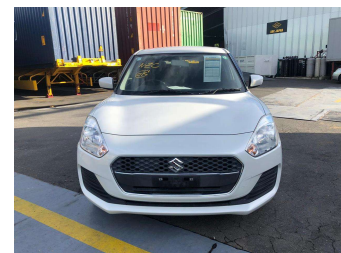

2018 Suzuki Swift XG Limited

Purchase Price **POA**

Includes GST
Excludes on-road costs of \$595

Finance may be available on this vehicle. Ask one of our friendly staff for more information.

Gain peace of mind with Mechanical Breakdown Insurance. **Ask us how.**

- Top features**
- » ABS Brakes
 - » Air Conditioning
 - » Electric Windows
 - » Power Steering

Body Style
5 door, Hatchback

Odometer
34,128 km

Engine
1200 cc

Fuel Type
Petrol

Transmission
Automatic, 2WD

Wheels
-

VIN
-

Interior
Gray

Safety
-

Reg No.

-

Ext Colour
White

History

-