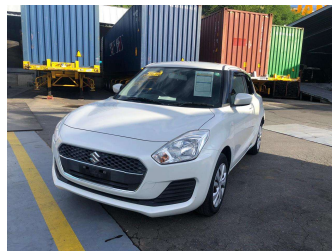

2018 Suzuki Swift XG Limited

Purchase Price **\$13,400**

Includes GST
Excludes on-road costs of \$595

Finance may be available on this vehicle. Ask one of our friendly staff for more information.

Gain peace of mind with Mechanical Breakdown Insurance. **Ask us how.**

- Top features**
- » ABS Brakes
 - » Air Conditioning
 - » Electric Windows
 - » Power Steering

Body Style
5 door, Hatchback

Odometer
34,128 km

Engine
1200 cc

Fuel Type
Petrol

Transmission
Automatic, 2WD

Wheels
-

VIN
-

Interior
Gray

Safety
-

Reg No.
-

Ext Colour
White

History
-

Seats
5 seats

CO2 Emissions
-