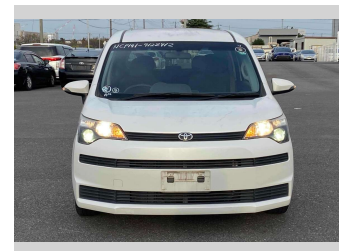

# 2014 Toyota Spade F

**Purchase Price** **POA**

Includes GST  
Excludes on-road costs of \$595

Finance may be available on this vehicle. Ask one of our friendly staff for more information.

Gain peace of mind with Mechanical Breakdown Insurance. **Ask us how.**

- Top features**
- » ABS Brakes
  - » Air Conditioning
  - » Electric Windows
  - » Power Steering
  - » Winker Mirror

Body Style  
**4 door, Hatchback**

Odometer  
**87,100 km**

Engine  
**1500 cc**

Fuel Type  
**Petrol**

Transmission  
**Automatic, 2WD**

Wheels  
-

VIN  
-

Interior  
**Gray**

Safety  
-

Reg No.

-

Ext Colour  
**Pearl White**