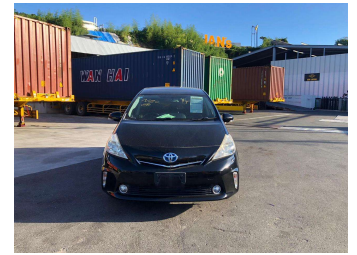

# 2013 Toyota Prius Alpha G

**Purchase Price** **POA**

Includes GST  
Excludes on-road costs of \$595

Finance may be available on this vehicle. Ask one of our friendly staff for more information.

Gain peace of mind with Mechanical Breakdown Insurance. **Ask us how.**

- Top features**
- » ABS Brakes
  - » Air Conditioning
  - » Electric Windows
  - » Power Steering

Body Style  
**5 door, Station Wagon**

Odometer  
**94,314 km**

Engine  
**1800 cc, Hybrid**

Fuel Type  
**Hybrid**