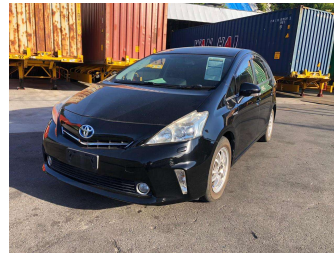

# 2013 Toyota Prius Alpha G

**Purchase Price** **POA**

Includes GST  
Excludes on-road costs of \$595

Finance may be available on this vehicle. Ask one of our friendly staff for more information.

Gain peace of mind with Mechanical Breakdown Insurance. **Ask us how.**

- Top features**
- » ABS Brakes
  - » Air Conditioning
  - » Electric Windows
  - » Power Steering

Body Style  
**5 door, Station Wagon**

Odometer  
**94,314 km**

Engine  
**1800 cc, Hybrid**

Fuel Type  
**Hybrid**

Transmission  
**Automatic, 2WD**

Wheels  
-

VIN  
-

Interior  
**Gray**

Safety  
-

Reg No.  
-

Ext Colour  
**Black**

History  
-