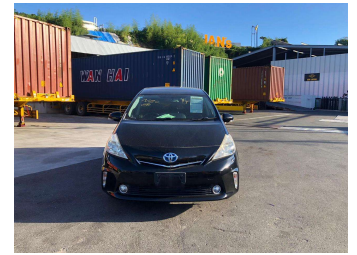

# 2013 Toyota Prius Alpha G

**Purchase Price** **\$15,000**

Includes GST  
Excludes on-road costs of \$595

Finance may be available on this vehicle. Ask one of our friendly staff for more information.

Gain peace of mind with Mechanical Breakdown Insurance. **Ask us how.**

- Top features**
- » ABS Brakes
  - » Air Conditioning
  - » Electric Windows
  - » Power Steering

Body Style  
**5 door, Station Wagon**

Odometer  
**94,314 km**

Engine  
**1800 cc, Hybrid**

Fuel Type  
**Hybrid**