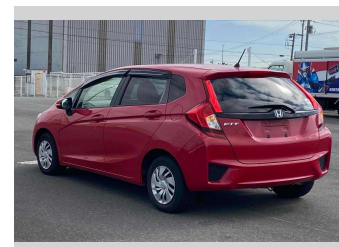

2013 Honda Fit 1.3 GF PACKAGE

Purchase Price

Includes GST
Excludes on-road costs of \$595

POA

Finance may be available on this vehicle. Ask one of our friendly staff for more information.

Gain peace of mind with Mechanical Breakdown Insurance. **Ask us how.**

Top features

- » ABS Brakes
- » Air Conditioning
- » Electric Windows
- » Power Steering
- » Spoiler
- » Winker Mirror

Body Style

5 door, Hatchback

Odometer

50,301 km

Engine

1300 cc