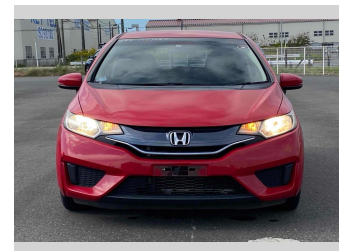

2013 Honda Fit 1.3 GF PACKAGE

Purchase Price

Includes GST
Excludes on-road costs of \$595

POA

Finance may be available on this vehicle. Ask one of our friendly staff for more information.

Gain peace of mind with Mechanical Breakdown Insurance. **Ask us how.**

Top features

- » ABS Brakes
- » Air Conditioning
- » Electric Windows
- » Power Steering
- » Spoiler
- » Winker Mirror

Body Style

5 door, Hatchback

Odometer

50,301 km

Engine

1300 cc