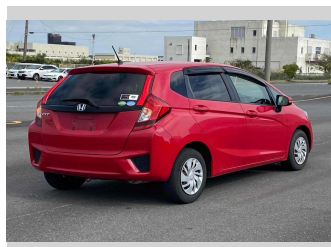

2013 Honda Fit 1.3 GF PACKAGE

Purchase Price

Includes GST
Excludes on-road costs of \$595

POA

Finance may be available on this vehicle. Ask one of our friendly staff for more information.

Gain peace of mind with Mechanical Breakdown Insurance. **Ask us how.**

Top features

- » ABS Brakes
- » Air Conditioning
- » Electric Windows
- » Power Steering
- » Spoiler
- » Winker Mirror

Body Style

5 door, Hatchback

Odometer

50,301 km

Engine

1300 cc