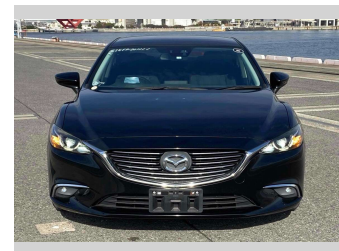

2016 Mazda Atenza 20S

Purchase Price **\$15,900**

Includes GST
Excludes on-road costs of \$595

Finance may be available on this vehicle. Ask one of our friendly staff for more information.

Gain peace of mind with Mechanical Breakdown Insurance. **Ask us how.**

- Top features**
- » ABS Brakes
 - » Air Conditioning
 - » Electric Windows
 - » Fog Lights
 - » Power Steering

Body Style
4 door, Sedan

Odometer
101,359 km

Engine
2000 cc

Fuel Type
Petrol

Transmission
Automatic, 2WD

Wheels
-

VIN
-

Interior
Gray

Safety
-

Reg No.
-

Ext Colour
Black

History
-

Seats
5 seats