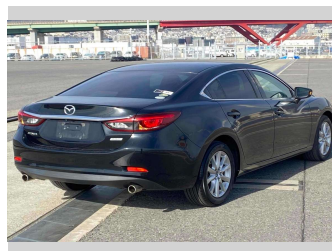

2016 Mazda Atenza 20S

Purchase Price **\$15,900**

Includes GST
Excludes on-road costs of \$595

Finance may be available on this vehicle. Ask one of our friendly staff for more information.

Gain peace of mind with Mechanical Breakdown Insurance. **Ask us how.**

- Top features**
- » ABS Brakes
 - » Air Conditioning
 - » Electric Windows
 - » Fog Lights
 - » Power Steering

Body Style
4 door, Sedan

Odometer
101,359 km

Engine
2000 cc

Fuel Type
Petrol

Transmission
Automatic, 2WD

Wheels
-

VIN
-

Interior
Gray

Safety
-

Reg No.
-

Ext Colour
Black

History
-

Seats
5 seats