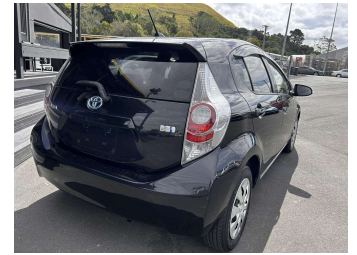

# 2014 Toyota Aqua G

**Purchase Price** **\$8,800**

Includes GST  
Excludes on-road costs of \$595

Finance may be available on this vehicle. Ask one of our friendly staff for more information.

Gain peace of mind with Mechanical Breakdown Insurance. **Ask us how.**

Body Style  
**5 door, Hatchback**

Odometer  
**107,586 km**

Engine  
**1500 cc, Hybrid**

Fuel Type  
**Hybrid**

Transmission  
**Automatic, 2WD**

Wheels  
-

VIN  
**7AT0H65YX24269613**

Interior  
**Gray**