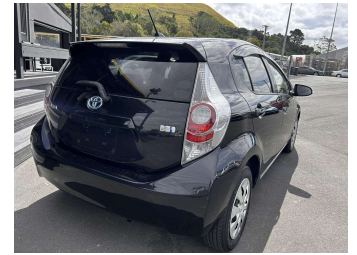

2014 Toyota Aqua G

Purchase Price **\$8,500**

Includes GST
Excludes on-road costs of \$595

Finance may be available on this vehicle. Ask one of our friendly staff for more information.

Gain peace of mind with Mechanical Breakdown Insurance. **Ask us how.**

Body Style
5 door, Hatchback

Odometer
107,586 km

Engine
1500 cc, Hybrid

Fuel Type
Hybrid

Transmission
Automatic, 2WD

Wheels
-

VIN
7AT0H65YX24269613

Interior
Gray