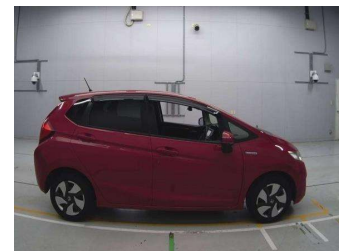

2014 Honda Fit Hybrid F package

Purchase Price **POA**

Includes GST
Excludes on-road costs of \$595

Finance may be available on this vehicle. Ask one of our friendly staff for more information.

Gain peace of mind with Mechanical Breakdown Insurance. **Ask us how.**

- Top features**
- » ABS Brakes
 - » Air Conditioning
 - » Electric Windows
 - » Fog Lights
 - » Power Steering
 - » Spoiler
 - » Winker Mirror

Body Style
5 door, Hatchback

Odometer
98,679 km

Engine
1500 cc, Hybrid