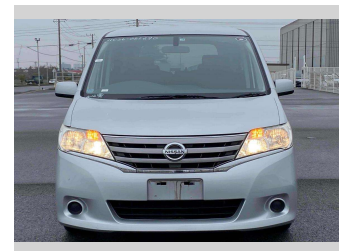

2013 Nissan Serena 20X S-Hybrid

Purchase Price **\$10,900**

Includes GST
Excludes on-road costs of \$595

Finance may be available on this vehicle. Ask one of our friendly staff for more information.

Gain peace of mind with Mechanical Breakdown Insurance. **Ask us how.**

Top features

- » ABS Brakes
- » Air Conditioning
- » Electric Windows
- » Power Steering

Body Style
5 door, Van

Odometer
79,841 km

Engine
2000 cc, Hybrid

Fuel Type
Hybrid

Transmission
Automatic, 2WD

Wheels
-

VIN
7AT0DH3FX25085690

Interior
Gray

Safety

Based on 2024 VSRR rating

Reg No.
-

Ext Colour
Silver

History
-

Seats
7 seats