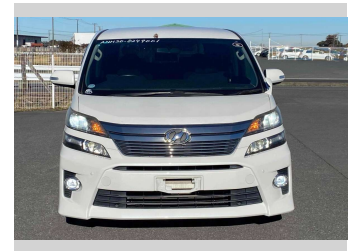

2012 Toyota Vellfire 2.4Z

Purchase Price **\$16,900**
Includes GST
 Excludes on-road costs of \$595

Finance may be available on this vehicle. Ask one of our friendly staff for more information.

Gain peace of mind with Mechanical Breakdown Insurance. **Ask us how.**

- Top features**
- » ABS Brakes
 - » Air Conditioning
 - » Electric Windows
 - » Fog Lights
 - » Power Steering
 - » Spoiler
 - » Winker Mirror

Body Style
5 door, Van

Odometer
100,226 km

Engine
2400 cc

Fuel Type
Petrol

Transmission
Automatic, 2WD

Wheels
 -

VIN
 -

Interior
Gray

Safety
 -

Reg No.
 -

Ext Colour
Pearl White

History
 -