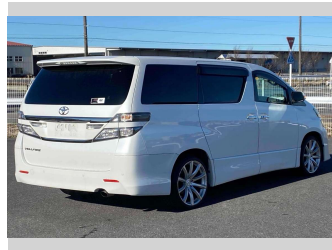

2012 Toyota Vellfire 2.4Z

Purchase Price **\$16,900**
Includes GST
 Excludes on-road costs of \$595

Finance may be available on this vehicle. Ask one of our friendly staff for more information.

Gain peace of mind with Mechanical Breakdown Insurance. **Ask us how.**

- Top features**
- » ABS Brakes
 - » Air Conditioning
 - » Electric Windows
 - » Fog Lights
 - » Power Steering
 - » Spoiler
 - » Winker Mirror

Body Style
5 door, Van

Odometer
100,226 km

Engine
2400 cc

Fuel Type
Petrol

Transmission
Automatic, 2WD

Wheels
 -

VIN
 -

Interior
Gray

Safety
 -

Reg No.
 -

Ext Colour
Pearl White

History
 -