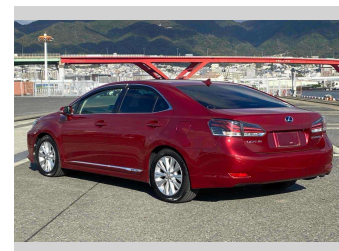

2014 Lexus HS250H

Purchase Price **POA**

Includes GST
Excludes on-road costs of $595

Finance may be available on this vehicle. Ask one of our friendly staff for more information.

Gain peace of mind with Mechanical Breakdown Insurance. **Ask us how.**

1. **Top features**
2. » ABS Brakes
   - » Air Conditioning
   - » Electric Windows
   - » Fog Lights
   - » Power Steering
   - » Winker Mirror

Body Style
4 door, Sedan

Odometer
69,153 km

Engine
2400 cc, Hybrid

Fuel Type
Hybrid

Transmission
Automatic, 2WD

Wheels
-

VIN
-

Interior
Gray

Safety
-

Reg No.
-

Ext Colour
Red

History
-

Seats
5 seats

CO2 Emissions
-

Energy Economy
-

Stock ID: 14533

Jan Japan - East Tamaki | Phone 09 972 1204 | Email sales@janjapan.co.nz
10 Progressive Way, East Tāmaki, Auckland 2016, New Zealand
www.janjapan.co.nz

4.28 | 305 reviews