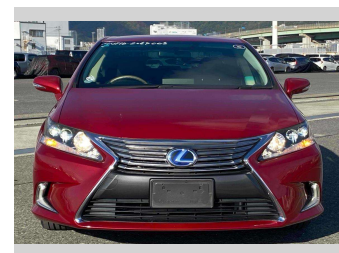

2014 Lexus HS250H

Purchase Price **POA**

Includes GST
Excludes on-road costs of $595

Finance may be available on this vehicle. Ask one of our friendly staff for more information.

Gain peace of mind with Mechanical Breakdown Insurance. **Ask us how.**

1. **Top features**
2. » ABS Brakes
   - » Air Conditioning
   - » Electric Windows
   - » Fog Lights
   - » Power Steering
   - » Winker Mirror

Body Style
4 door, Sedan

Odometer
69,153 km

Engine
2400 cc, Hybrid

Fuel Type
Hybrid

Transmission
Automatic, 2WD

Wheels
-

VIN
-

Interior
Gray

Safety
-

Reg No.
-

Ext Colour
Red

History
-

Seats
5 seats

CO2 Emissions
-

Energy Economy
-

Stock ID: 14533

Jan Japan - East Tamaki | Phone 09 972 1204 | Email sales@janjapan.co.nz
10 Progressive Way, East Tāmaki, Auckland 2016, New Zealand
www.janjapan.co.nz

4.28 | 305 reviews