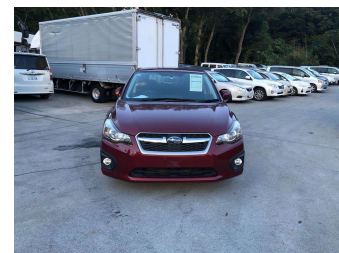

2014 Subaru Impreza Sports 1.6i-L

Purchase Price **\$9,200**

Includes GST
Excludes on-road costs of \$595

Finance may be available on this vehicle. Ask one of our friendly staff for more information.

Gain peace of mind with Mechanical Breakdown Insurance. **Ask us how.**

- Top features**
- » ABS Brakes
 - » Air Conditioning
 - » Electric Windows
 - » Fog Lights
 - » Power Steering
 - » Spoiler

Body Style
5 door, Hatchback

Odometer
88,730 km

Engine
1600 cc

Fuel Type
Petrol

Transmission
Automatic, 2WD

Wheels
-

VIN
-

Interior
Gray

Safety
-

Reg No.

-

Ext Colour