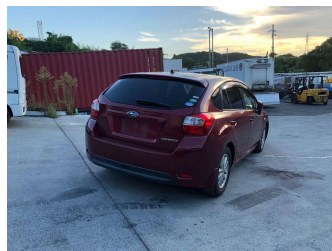

2014 Subaru Impreza Sports 1.6i-L

Purchase Price **\$9,200**

Includes GST
Excludes on-road costs of \$595

Finance may be available on this vehicle. Ask one of our friendly staff for more information.

Gain peace of mind with Mechanical Breakdown Insurance. **Ask us how.**

- Top features**
- » ABS Brakes
 - » Air Conditioning
 - » Electric Windows
 - » Fog Lights
 - » Power Steering
 - » Spoiler

Body Style
5 door, Hatchback

Odometer
88,730 km

Engine
1600 cc

Fuel Type
Petrol

Transmission
Automatic, 2WD

Wheels
-

VIN
-

Interior
Gray

Safety
-

Reg No.

-

Ext Colour