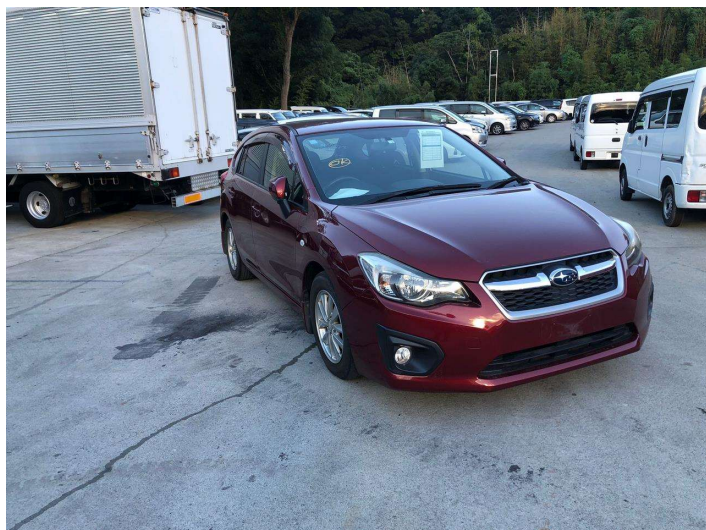

2014 Subaru Impreza Sports 1.6i-L

Purchase Price **\$9,200**

Includes GST
Excludes on-road costs of \$595

Finance may be available on this vehicle. Ask one of our friendly staff for more information.

Gain peace of mind with Mechanical Breakdown Insurance. **Ask us how.**

- Top features**
- » ABS Brakes
 - » Air Conditioning
 - » Electric Windows
 - » Fog Lights
 - » Power Steering
 - » Spoiler

Body Style
5 door, Hatchback

Odometer
88,730 km

Engine
1600 cc

Fuel Type
Petrol

Transmission
Automatic, 2WD

Wheels
-

VIN
-

Interior
Gray

Safety
-

Reg No.

-

Ext Colour