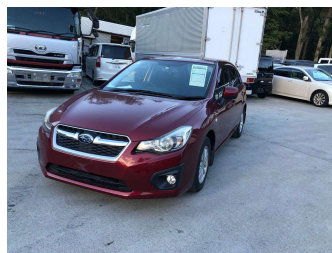

2014 Subaru Impreza Sports 1.6i-L

Purchase Price **\$9,200**

Includes GST
Excludes on-road costs of \$595

Finance may be available on this vehicle. Ask one of our friendly staff for more information.

Gain peace of mind with Mechanical Breakdown Insurance. **Ask us how.**

- Top features**
- » ABS Brakes
 - » Air Conditioning
 - » Electric Windows
 - » Fog Lights
 - » Power Steering
 - » Spoiler

Body Style
5 door, Hatchback

Odometer
88,730 km

Engine
1600 cc

Fuel Type
Petrol

Transmission
Automatic, 2WD

Wheels
-

VIN
-

Interior
Gray

Safety
-

Reg No.

-

Ext Colour