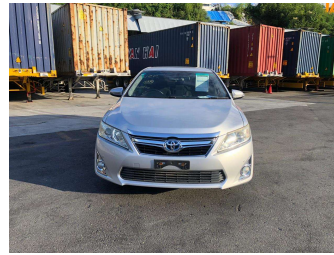

2013 Toyota Camry Hybrid - G Package

Purchase Price **\$16,500**

Includes GST
Excludes on-road costs of \$595

Finance may be available on this vehicle. Ask one of our friendly staff for more information.

Body Style
5 door, Sedan

Odometer
61,270 km

Engine
2500 cc, Hybrid

Fuel Type
Hybrid

Transmission
Automatic, 2WD

Wheels
-

VIN
-

Interior
Gray