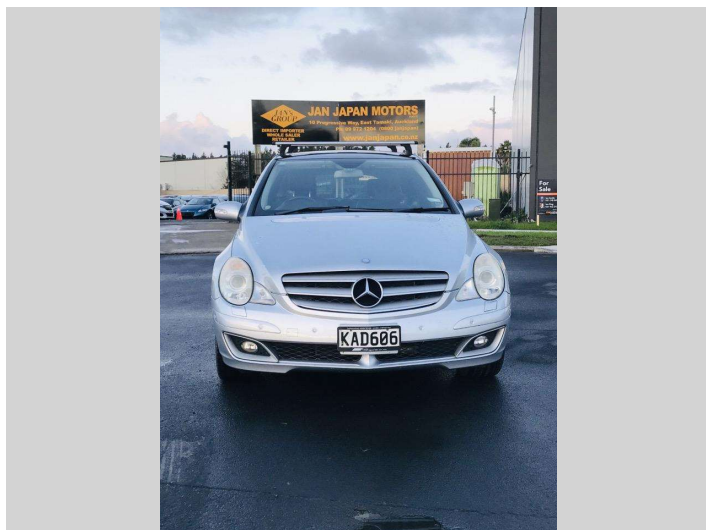

# 2006 Mercedes-Benz R350

Purchase Price

**\$5,200**

Includes GST  
Excludes on-road costs of \$595

Finance may be available on this vehicle. Ask one of our friendly staff for more information.

Gain peace of mind with Mechanical Breakdown Insurance. **Ask us how.**

## Top features

None Listed

Body Style

**5 door, Station Wagon**

Odometer

**112,842 km**

Engine

**3490 cc, Internal Combustion**

Fuel Type

**Petrol**

Transmission

**Automatic, 4WD**

Wheels

-

VIN

**WDC2510652A036245**