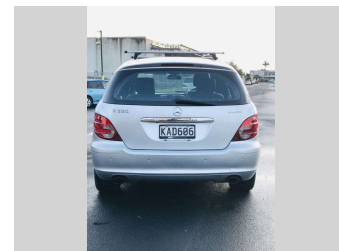

# 2006 Mercedes-Benz R350

Purchase Price

**\$5,200**

Includes GST  
Excludes on-road costs of \$595

Finance may be available on this vehicle. Ask one of our friendly staff for more information.

Gain peace of mind with Mechanical Breakdown Insurance. **Ask us how.**

## Top features

None Listed

Body Style

**5 door, Station Wagon**

Odometer

**112,842 km**

Engine

**3490 cc, Internal Combustion**