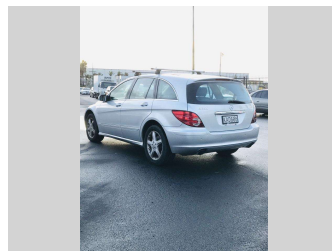

2006 Mercedes-Benz R350

Purchase Price

$5,200

Includes GST
Excludes on-road costs of $595

Finance may be available on this vehicle. Ask one of our friendly staff for more information.

Gain peace of mind with Mechanical Breakdown Insurance. **Ask us how.**

Top features

None Listed

Body Style

5 door, Station Wagon

Odometer

112,842 km

Engine

3490 cc, Internal Combustion

Fuel Type

Petrol

Transmission

Automatic, 4WD

Wheels

-

VIN

WDC2510652A036245

Interior

-

Safety

-

Reg No.

KAD606

Ext Colour

Silver

History

Ex-Overseas, 3 owners

Seats

6 seats

CO2 Emissions

-

Energy Economy

-

Stock ID: 13710

JAN JAPAN MOTORS

Jan Japan - East Tamaki | Phone 09 972 1204 | Email sales@janjapan.co.nz
10 Progressive Way, East Tāmaki, Auckland 2016, New Zealand
www.janjapan.co.nz

4.30 | 284 reviews