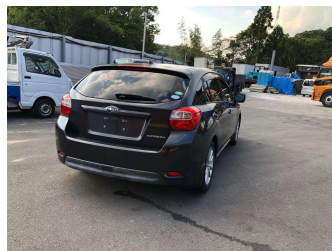

2013 Subaru Impreza Sports 2.0i

Purchase Price **\$8,800**

Includes GST
Excludes on-road costs of \$595

Finance may be available on this vehicle. Ask one of our friendly staff for more information.

Gain peace of mind with Mechanical Breakdown Insurance. **Ask us how.**

- Top features**
- » ABS Brakes
 - » Air Conditioning
 - » Electric Windows
 - » Fog Lights
 - » Power Steering
 - » Spoiler
 - » Winker Mirror

Body Style
5 door, Hatchback

Odometer
95,819 km

Engine
2000 cc

Fuel Type
Petrol

Transmission
Automatic, 2WD

Wheels
-

VIN
-

Interior
Gray

Safety
-

Reg No.

-