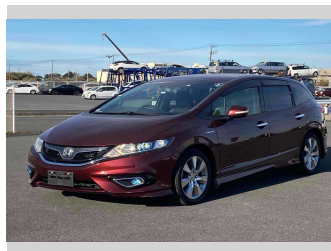

# 2016 Honda JADE Hybrid X

**Purchase Price** **POA**

Includes GST  
Excludes on-road costs of \$595

Finance may be available on this vehicle. Ask one of our friendly staff for more information.

Gain peace of mind with Mechanical Breakdown Insurance. **Ask us how.**

- Top features**
- » ABS Brakes
  - » Air Conditioning
  - » Electric Windows
  - » Fog Lights
  - » Power Steering
  - » Spoiler
  - » Winker Mirror

Body Style  
**5 door, Station Wagon**

Odometer  
**98,068 km**