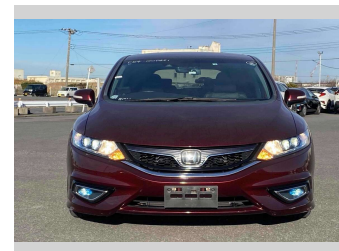

# 2016 Honda JADE Hybrid X

**Purchase Price** **POA**

Includes GST  
Excludes on-road costs of \$595

Finance may be available on this vehicle. Ask one of our friendly staff for more information.

Gain peace of mind with Mechanical Breakdown Insurance. **Ask us how.**

- Top features**
- » ABS Brakes
  - » Air Conditioning
  - » Electric Windows
  - » Fog Lights
  - » Power Steering
  - » Spoiler
  - » Winker Mirror

Body Style  
**5 door, Station Wagon**

Odometer  
**98,068 km**