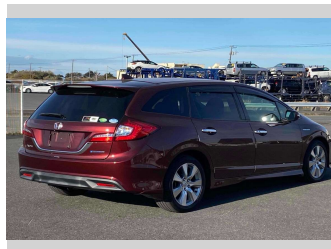

# 2016 Honda JADE Hybrid X

**Purchase Price** **POA**

Includes GST  
Excludes on-road costs of \$595

Finance may be available on this vehicle. Ask one of our friendly staff for more information.

Gain peace of mind with Mechanical Breakdown Insurance. **Ask us how.**

- Top features**
- » ABS Brakes
  - » Air Conditioning
  - » Electric Windows
  - » Fog Lights
  - » Power Steering
  - » Spoiler
  - » Winker Mirror

Body Style  
**5 door, Station Wagon**

Odometer  
**98,068 km**