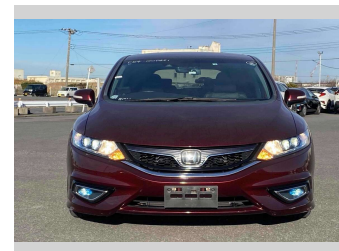

# 2016 Honda JADE Hybrid X

Purchase Price

**\$13,900**

Includes GST  
Excludes on-road costs of \$595

Finance may be available on this vehicle. Ask one of our friendly staff for more information.

Gain peace of mind with Mechanical Breakdown Insurance. **Ask us how.**

Body Style

**5 door, Station Wagon**

Odometer

**98,068 km**

Engine

**1500 cc, Hybrid**

Fuel Type

**Hybrid**