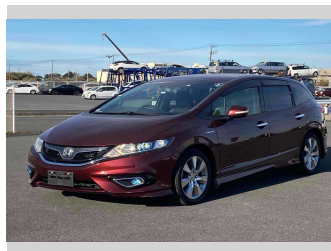

# 2016 Honda JADE Hybrid X

Purchase Price

**\$13,900**

Includes GST  
Excludes on-road costs of \$595

Finance may be available on this vehicle. Ask one of our friendly staff for more information.

Gain peace of mind with Mechanical Breakdown Insurance. **Ask us how.**

Body Style

**5 door, Station Wagon**

Odometer

**98,068 km**

Engine

**1500 cc, Hybrid**

Fuel Type

**Hybrid**

Transmission

**Automatic, 2WD**

Wheels

**Factory Alloys**

VIN

**7AT08G9GX25007831**

Interior

**Gray, Leather**