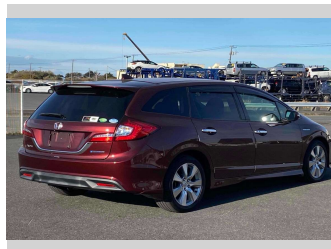

# 2016 Honda JADE Hybrid X

Purchase Price

**\$13,900**

Includes GST  
Excludes on-road costs of \$595

Finance may be available on this vehicle. Ask one of our friendly staff for more information.

Gain peace of mind with Mechanical Breakdown Insurance. **Ask us how.**

Body Style

**5 door, Station Wagon**

Odometer

**98,068 km**

Engine

**1500 cc, Hybrid**

Fuel Type

**Hybrid**