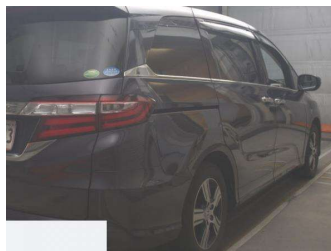

# 2014 Honda Odyssey G.EX

**Purchase Price** **POA**

Includes GST  
Excludes on-road costs of \$595

Finance may be available on this vehicle. Ask one of our friendly staff for more information.

Gain peace of mind with Mechanical Breakdown Insurance. **Ask us how.**

- Top features**
- » ABS Brakes
  - » Air Conditioning
  - » Electric Windows
  - » Fog Lights
  - » Power Steering
  - » Spoiler
  - » Winker Mirror

Body Style  
**5 door, Van**

Odometer  
**92,583 km**