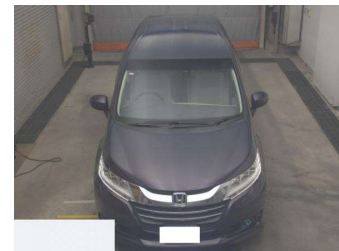

# 2014 Honda Odyssey G.EX

**Purchase Price** **POA**

Includes GST  
Excludes on-road costs of \$595

Finance may be available on this vehicle. Ask one of our friendly staff for more information.

Gain peace of mind with Mechanical Breakdown Insurance. **Ask us how.**

- Top features**
- » ABS Brakes
  - » Air Conditioning
  - » Electric Windows
  - » Fog Lights
  - » Power Steering
  - » Spoiler
  - » Winker Mirror

Body Style  
**5 door, Van**

Odometer  
**92,583 km**

Engine  
**2400 cc**

Fuel Type  
**Petrol**

Transmission  
**Automatic, 2WD**

Wheels  
-

VIN  
-

Interior  
**Gray**

Safety  
-

Reg No.  
-