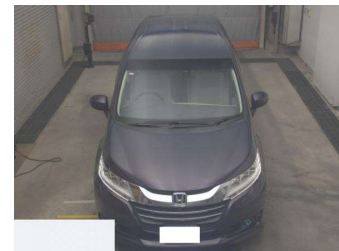

2014 Honda Odyssey G.EX

Purchase Price **$11,700**

Includes GST
Excludes on-road costs of $595

Finance may be available on this vehicle. Ask one of our friendly staff for more information.

Gain peace of mind with Mechanical Breakdown Insurance. **Ask us how.**

1. **Top features**
2. » ABS Brakes
   - » Air Conditioning
   - » Electric Windows
   - » Fog Lights
   - » Power Steering
   - » Spoiler
   - » Winker Mirror

Body Style
5 door, Van

Odometer
92,583 km

Engine
2400 cc

Fuel Type
Petrol

Transmission
Automatic, 2WD

Wheels
-

VIN
-

Interior
Gray

Safety
-

Reg No.
-

Ext Colour
Dark Blue

History
-

Seats
7 seats

CO2 Emissions
-

Energy Economy
-

Stock ID: 1134073

Jan Japan - East Tamaki | Phone 09 972 1204 | Email sales@janjapan.co.nz
10 Progressive Way, East Tāmaki, Auckland 2016, New Zealand
www.janjapan.co.nz

4.30 | 284 reviews