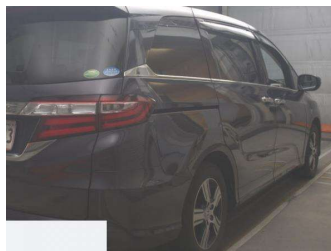

2014 Honda Odyssey G.EX

Purchase Price **\$11,700**

Includes GST
Excludes on-road costs of \$595

Finance may be available on this vehicle. Ask one of our friendly staff for more information.

Gain peace of mind with Mechanical Breakdown Insurance. **Ask us how.**

- Top features**
- » ABS Brakes
 - » Air Conditioning
 - » Electric Windows
 - » Fog Lights
 - » Power Steering
 - » Spoiler
 - » Winker Mirror

Body Style
5 door, Van

Odometer
92,583 km

Engine
2400 cc

Fuel Type
Petrol

Transmission
Automatic, 2WD

Wheels
-

VIN
-

Interior
Gray

Safety
-

Reg No.
-

Ext Colour
Dark Blue

History
-