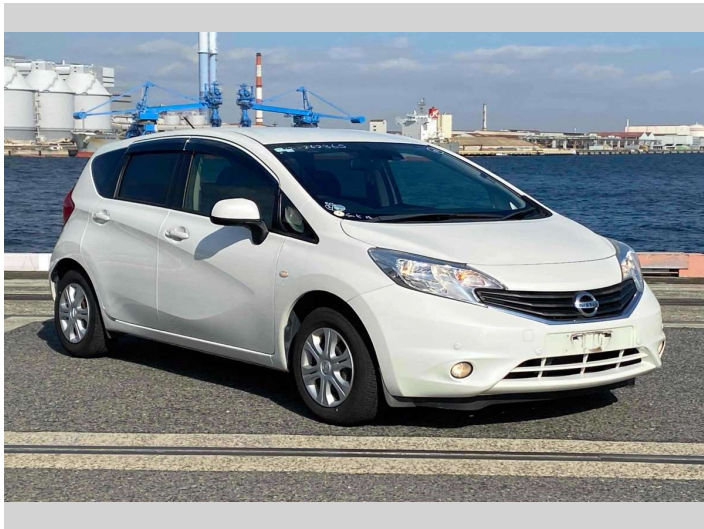

# 2014 Nissan Note X DIG-S Emergency Brake

**Purchase Price** **\$8,900**

Includes GST  
Excludes on-road costs of \$595

Finance may be available on this vehicle. Ask one of our friendly staff for more information.

Body Style  
**5 door, Hatchback**

Odometer  
**67,697 km**

Engine  
**1200 cc**

Fuel Type  
**Petrol**

Transmission  
**Automatic, 2WD**

Wheels  
-

VIN  
-

Interior  
**Gray**