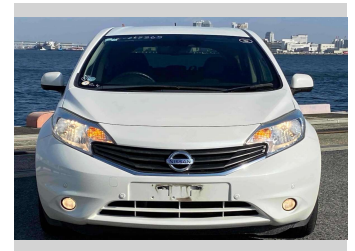

# 2014 Nissan Note X DIG-S Emergency Brake

**Purchase Price** **\$8,900**

Includes GST  
Excludes on-road costs of \$595

Finance may be available on this vehicle. Ask one of our friendly staff for more information.

Body Style  
**5 door, Hatchback**

Odometer  
**67,697 km**

Engine  
**1200 cc**

Fuel Type  
**Petrol**

Transmission  
**Automatic, 2WD**

Wheels  
-

VIN  
-

Interior  
**Gray**