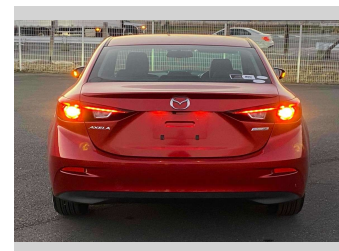

2014 Mazda Axela HYBRID -S L PACKAGE

Purchase Price **POA**

Includes GST
Excludes on-road costs of \$595

Finance may be available on this vehicle. Ask one of our friendly staff for more information.

Gain peace of mind with Mechanical Breakdown Insurance. **Ask us how.**

- Top features**
- » ABS Brakes
 - » Air Conditioning
 - » Electric Windows
 - » Fog Lights
 - » Power Steering

Body Style
4 door, Sedan

Odometer
83,336 km

Engine
2000 cc, Hybrid

Fuel Type
Hybrid

Transmission
Automatic, 2WD

Wheels
-

VIN
-

Interior
Gray

Safety
-

Reg No.
-

Ext Colour
Red

History
-

Seats
5 seats