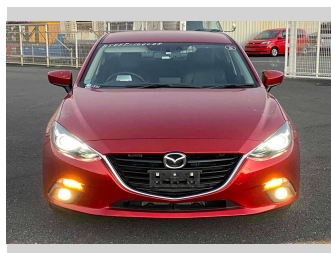

2014 Mazda Axela HYBRID -S L PACKAGE

Purchase Price **POA**

Includes GST
Excludes on-road costs of \$595

Finance may be available on this vehicle. Ask one of our friendly staff for more information.

Gain peace of mind with Mechanical Breakdown Insurance. **Ask us how.**

- Top features**
- » ABS Brakes
 - » Air Conditioning
 - » Electric Windows
 - » Fog Lights
 - » Power Steering

Body Style
4 door, Sedan

Odometer
83,336 km

Engine
2000 cc, Hybrid

Fuel Type
Hybrid

Transmission
Automatic, 2WD

Wheels
-

VIN
-

Interior
Gray

Safety
-

Reg No.
-

Ext Colour
Red

History
-

Seats
5 seats