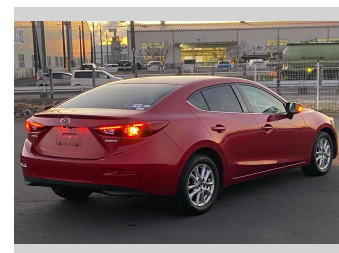

2014 Mazda Axela HYBRID -S L PACKAGE

Purchase Price **POA**

Includes GST
Excludes on-road costs of \$595

Finance may be available on this vehicle. Ask one of our friendly staff for more information.

Gain peace of mind with Mechanical Breakdown Insurance. **Ask us how.**

- Top features**
- » ABS Brakes
 - » Air Conditioning
 - » Electric Windows
 - » Fog Lights
 - » Power Steering

Body Style
4 door, Sedan

Odometer
83,336 km

Engine
2000 cc, Hybrid

Fuel Type
Hybrid

Transmission
Automatic, 2WD

Wheels
-

VIN
-

Interior
Gray

Safety
-

Reg No.
-

Ext Colour
Red

History
-

Seats
5 seats