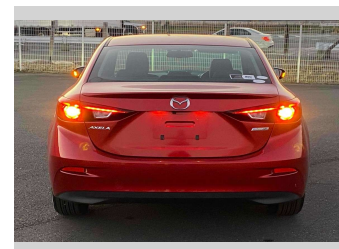

2014 Mazda Axela HYBRID -S L PACKAGE

Purchase Price **\$13,900**

Includes GST
Excludes on-road costs of \$595

Finance may be available on this vehicle. Ask one of our friendly staff for more information.

Odometer
83,336 km

Engine
2000 cc, Hybrid

Fuel Type
Hybrid

Transmission
Automatic, 2WD

Wheels
-

VIN
-

Interior
Gray

Safety
-