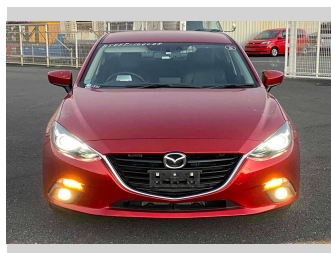

2014 Mazda Axela HYBRID -S L PACKAGE

Purchase Price **\$13,900**

Includes GST
Excludes on-road costs of \$595

Finance may be available on this vehicle. Ask one of our friendly staff for more information.

Odometer
83,336 km

Engine
2000 cc, Hybrid

Fuel Type
Hybrid

Transmission
Automatic, 2WD

Wheels
-

VIN
-

Interior
Gray

Safety
-