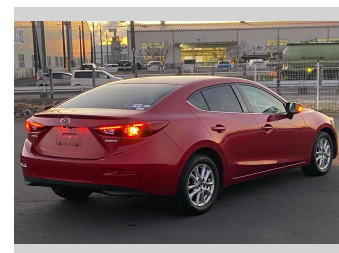

2014 Mazda Axela HYBRID -S L PACKAGE

Purchase Price **\$13,900**

Includes GST
Excludes on-road costs of \$595

Finance may be available on this vehicle. Ask one of our friendly staff for more information.

Odometer
83,336 km

Engine
2000 cc, Hybrid

Fuel Type
Hybrid

Transmission
Automatic, 2WD

Wheels
-

VIN
-

Interior
Gray

Safety
-