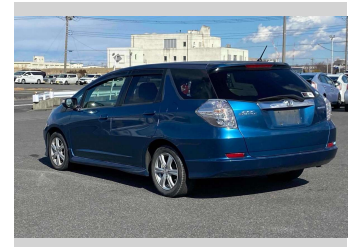

2012 Honda Fit Shuttle Hybrid

Purchase Price **\$7,900**
Includes GST
 Excludes on-road costs of \$595

Finance may be available on this vehicle. Ask one of our friendly staff for more information.

Gain peace of mind with Mechanical Breakdown Insurance. **Ask us how.**

- Top features**
- » ABS Brakes
 - » Air Conditioning
 - » Electric Windows
 - » Power Steering
 - » Spoiler
 - » Winker Mirror

Body Style
5 door, Station Wagon

Odometer
86,763 km

Engine
1300 cc, Hybrid

Fuel Type
Hybrid

Transmission
Automatic, 2WD

Wheels
 -

VIN
 -

Interior
Gray

Safety
 -

Reg No.

-

Ext Colour
Blue