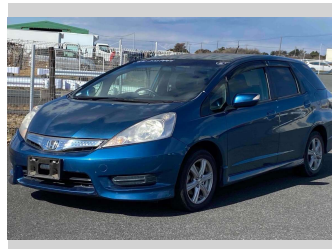

2012 Honda Fit Shuttle Hybrid

Purchase Price **\$7,900**
Includes GST
 Excludes on-road costs of \$595

Finance may be available on this vehicle. Ask one of our friendly staff for more information.

Gain peace of mind with Mechanical Breakdown Insurance. **Ask us how.**

- Top features**
- » ABS Brakes
 - » Air Conditioning
 - » Electric Windows
 - » Power Steering
 - » Spoiler
 - » Winker Mirror

Body Style
5 door, Station Wagon

Odometer
86,763 km

Engine
1300 cc, Hybrid

Fuel Type
Hybrid

Transmission
Automatic, 2WD

Wheels
 -

VIN
 -

Interior
Gray

Safety
 -

Reg No.

-

Ext Colour
Blue