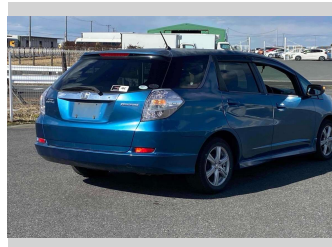

2012 Honda Fit Shuttle Hybrid

Purchase Price **\$7,900**
Includes GST
 Excludes on-road costs of \$595

Finance may be available on this vehicle. Ask one of our friendly staff for more information.

Gain peace of mind with Mechanical Breakdown Insurance. **Ask us how.**

- Top features**
- » ABS Brakes
 - » Air Conditioning
 - » Electric Windows
 - » Power Steering
 - » Spoiler
 - » Winker Mirror

Body Style
5 door, Station Wagon

Odometer
86,763 km

Engine
1300 cc, Hybrid

Fuel Type
Hybrid

Transmission
Automatic, 2WD

Wheels
 -

VIN
 -

Interior
Gray

Safety
 -

Reg No.

-

Ext Colour
Blue