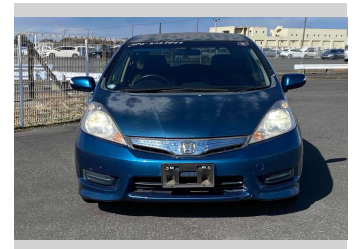

2012 Honda Fit Shuttle Hybrid

Purchase Price **\$7,900**
Includes GST
 Excludes on-road costs of \$595

Finance may be available on this vehicle. Ask one of our friendly staff for more information.

Gain peace of mind with Mechanical Breakdown Insurance. **Ask us how.**

- Top features**
- » ABS Brakes
 - » Air Conditioning
 - » Electric Windows
 - » Power Steering
 - » Spoiler
 - » Winker Mirror

Body Style
5 door, Station Wagon

Odometer
86,763 km

Engine
1300 cc, Hybrid

Fuel Type
Hybrid

Transmission
Automatic, 2WD

Wheels
 -

VIN
 -

Interior
Gray

Safety
 -

Reg No.

-

Ext Colour
Blue