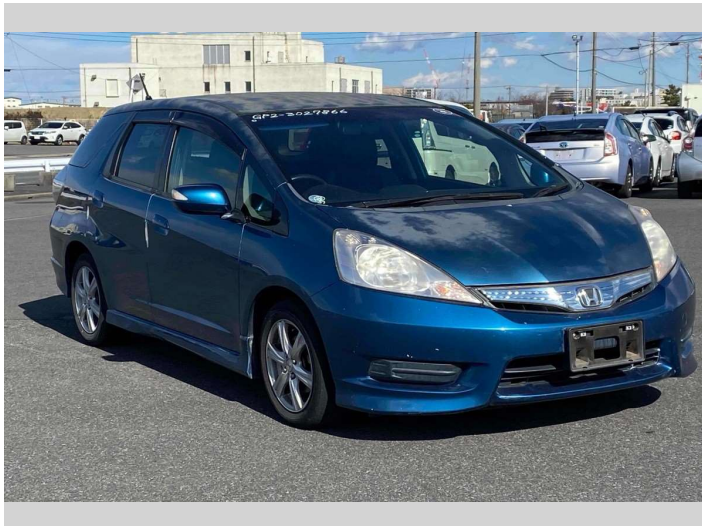

2012 Honda Fit Shuttle Hybrid

Purchase Price **\$7,900**
Includes GST
 Excludes on-road costs of \$595

Finance may be available on this vehicle. Ask one of our friendly staff for more information.

Gain peace of mind with Mechanical Breakdown Insurance. **Ask us how.**

- Top features**
- » ABS Brakes
 - » Air Conditioning
 - » Electric Windows
 - » Power Steering
 - » Spoiler
 - » Winker Mirror

Body Style
5 door, Station Wagon

Odometer
86,763 km

Engine
1300 cc, Hybrid

Fuel Type
Hybrid

Transmission
Automatic, 2WD

Wheels
 -

VIN
 -

Interior
Gray

Safety
 -

Reg No.

-

Ext Colour
Blue