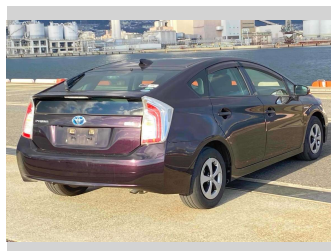

# 2015 Toyota Prius S

**Purchase Price** **\$12,900**

Includes GST  
Excludes on-road costs of \$595

Finance may be available on this vehicle. Ask one of our friendly staff for more information.

Gain peace of mind with Mechanical Breakdown Insurance. **Ask us how.**

- Top features**
- » ABS Brakes
  - » Air Conditioning
  - » Electric Windows
  - » Fog Lights
  - » Power Steering
  - » Winker Mirror

Body Style  
**5 door, Hatchback**

Odometer  
**60,963 km**

Engine  
**1800 cc, Hybrid**

Fuel Type  
**Hybrid**

Transmission  
**Automatic, 2WD**

Wheels  
-

VIN  
-

Interior  
**Gray**

Safety  
-

Reg No.

-