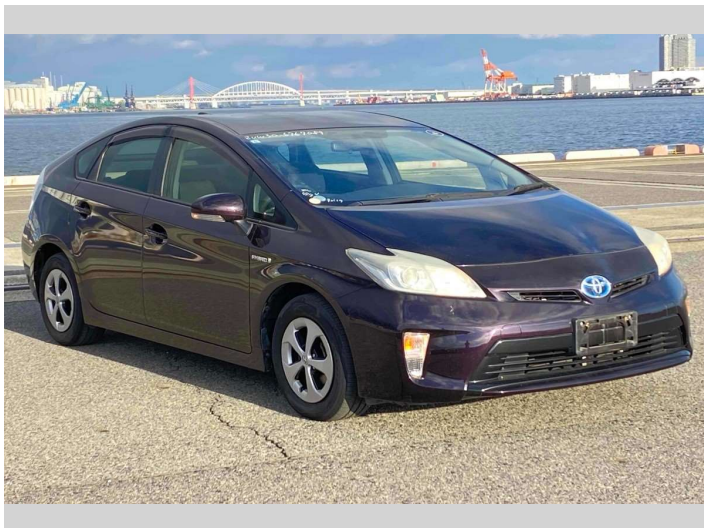

# 2015 Toyota Prius S

**Purchase Price** **\$12,900**

Includes GST  
Excludes on-road costs of \$595

Finance may be available on this vehicle. Ask one of our friendly staff for more information.

Gain peace of mind with Mechanical Breakdown Insurance. **Ask us how.**

- Top features**
- » ABS Brakes
  - » Air Conditioning
  - » Electric Windows
  - » Fog Lights
  - » Power Steering
  - » Winker Mirror

Body Style  
**5 door, Hatchback**

Odometer  
**60,963 km**

Engine  
**1800 cc, Hybrid**

Fuel Type  
**Hybrid**

Transmission  
**Automatic, 2WD**

Wheels  
-

VIN  
-

Interior  
**Gray**

Safety  
-

Reg No.

-

Ext Colour  
**Purple**

History

-

Seats  
**5 seats**

CO2 Emissions

-

Energy Economy

-