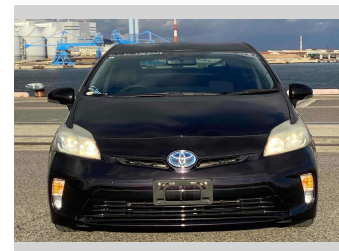

# 2015 Toyota Prius S

**Purchase Price** **\$12,900**

Includes GST  
Excludes on-road costs of \$595

Finance may be available on this vehicle. Ask one of our friendly staff for more information.

Gain peace of mind with Mechanical Breakdown Insurance. **Ask us how.**

- Top features**
- » ABS Brakes
  - » Air Conditioning
  - » Electric Windows
  - » Fog Lights
  - » Power Steering
  - » Winker Mirror

Body Style  
**5 door, Hatchback**

Odometer  
**60,963 km**

Engine  
**1800 cc, Hybrid**

Fuel Type  
**Hybrid**

Transmission  
**Automatic, 2WD**

Wheels  
-

VIN  
-

Interior  
**Gray**

Safety  
-

Reg No.

-