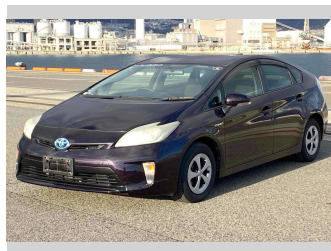

# 2015 Toyota Prius S

**Purchase Price** **\$12,900**

Includes GST  
Excludes on-road costs of \$595

Finance may be available on this vehicle. Ask one of our friendly staff for more information.

Gain peace of mind with Mechanical Breakdown Insurance. **Ask us how.**

- Top features**
- » ABS Brakes
  - » Air Conditioning
  - » Electric Windows
  - » Fog Lights
  - » Power Steering
  - » Winker Mirror

Body Style  
**5 door, Hatchback**

Odometer  
**60,963 km**

Engine  
**1800 cc, Hybrid**

Fuel Type  
**Hybrid**

Transmission  
**Automatic, 2WD**

Wheels  
-

VIN  
-

Interior  
**Gray**

Safety  
-

Reg No.

-