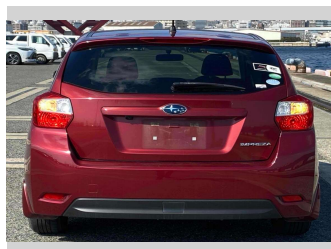

2014 Subaru Impreza 1.6I-L

Purchase Price **\$9,480**

Includes GST
Excludes on-road costs of \$595

Finance may be available on this vehicle. Ask one of our friendly staff for more information.

Gain peace of mind with Mechanical Breakdown Insurance. **Ask us how.**

- Top features**
- » ABS Brakes
 - » Air Conditioning
 - » Alloys
 - » Car Stereo
 - » Electric Windows
 - » Fog Lights
 - » Power Steering
 - » Push Start
 - » Reversing Camera

Body Style
5 door, Hatchback

Odometer
83,648 km

Engine
1600 cc

Fuel Type
Petrol

Transmission
Automatic, 2WD

Wheels
-

VIN
-

Interior
Gray

Safety
-