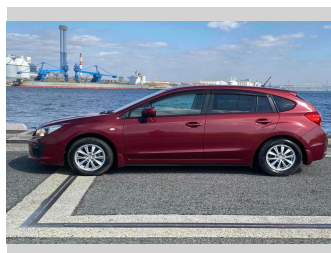

2014 Subaru Impreza 1.6I-L

Purchase Price **\$9,480**

Includes GST
Excludes on-road costs of \$595

Finance may be available on this vehicle. Ask one of our friendly staff for more information.

Gain peace of mind with Mechanical Breakdown Insurance. **Ask us how.**

- Top features**
- » ABS Brakes
 - » Air Conditioning
 - » Alloys
 - » Car Stereo
 - » Electric Windows
 - » Fog Lights
 - » Power Steering
 - » Push Start
 - » Reversing Camera

Body Style
5 door, Hatchback

Odometer
83,648 km

Engine
1600 cc

Fuel Type
Petrol

Transmission
Automatic, 2WD

Wheels
-

VIN
-

Interior
Gray

Safety
-