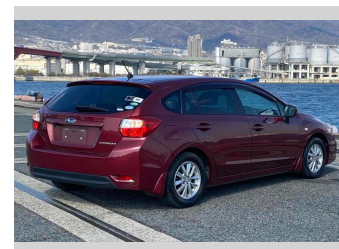

2014 Subaru Impreza 1.6I-L

Purchase Price **\$9,480**

Includes GST
Excludes on-road costs of \$595

Finance may be available on this vehicle. Ask one of our friendly staff for more information.

Gain peace of mind with Mechanical Breakdown Insurance. **Ask us how.**

- Top features**
- » ABS Brakes
 - » Air Conditioning
 - » Alloys
 - » Car Stereo
 - » Electric Windows
 - » Fog Lights
 - » Power Steering
 - » Push Start
 - » Reversing Camera

Body Style
5 door, Hatchback

Odometer
83,648 km

Engine
1600 cc

Fuel Type
Petrol

Transmission
Automatic, 2WD

Wheels
-

VIN
-

Interior
Gray

Safety
-