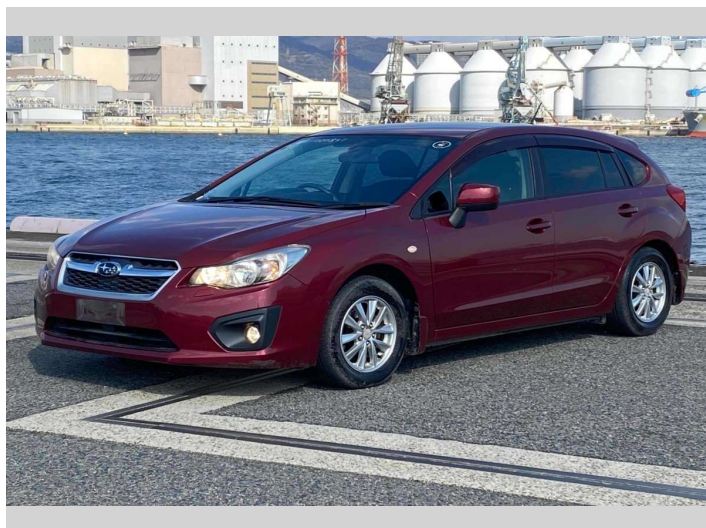

2014 Subaru Impreza 1.6I-L

Purchase Price **\$9,480**

Includes GST
Excludes on-road costs of \$595

Finance may be available on this vehicle. Ask one of our friendly staff for more information.

Gain peace of mind with Mechanical Breakdown Insurance. **Ask us how.**

- Top features**
- » ABS Brakes
 - » Air Conditioning
 - » Alloys
 - » Car Stereo
 - » Electric Windows
 - » Fog Lights
 - » Power Steering
 - » Push Start
 - » Reversing Camera

Body Style
5 door, Hatchback

Odometer
83,648 km

Engine
1600 cc

Fuel Type
Petrol

Transmission
Automatic, 2WD

Wheels
-

VIN
-

Interior
Gray

Safety
-