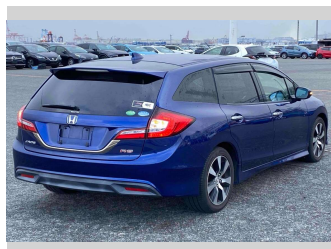

2016 Honda JADE RS

Purchase Price **\$15,900**
Includes GST
 Excludes on-road costs of \$595

Finance may be available on this vehicle. Ask one of our friendly staff for more information.

Gain peace of mind with Mechanical Breakdown Insurance. **Ask us how.**

Body Style
5 door, Station Wagon

Odometer
97,600 km

Engine
1500 cc

Fuel Type
Petrol

Transmission
Automatic, 2WD

Wheels
 -

VIN
 -

Interior
Gray