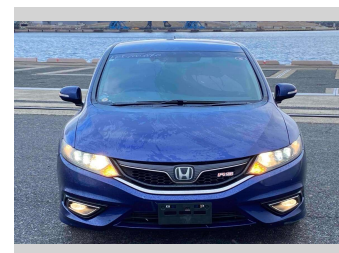

2016 Honda JADE RS

Purchase Price **\$15,900**
Includes GST
 Excludes on-road costs of \$595

Finance may be available on this vehicle. Ask one of our friendly staff for more information.

Gain peace of mind with Mechanical Breakdown Insurance. **Ask us how.**

Body Style
5 door, Station Wagon

Odometer
97,600 km

Engine
1500 cc

Fuel Type
Petrol

Transmission
Automatic, 2WD

Wheels
 -

VIN
 -

Interior
Gray