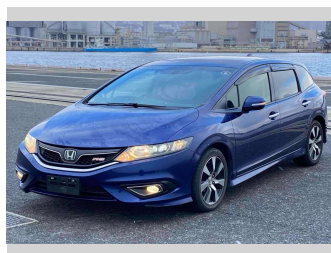

2016 Honda JADE RS

Purchase Price **\$15,900**
Includes GST
 Excludes on-road costs of \$595

Finance may be available on this vehicle. Ask one of our friendly staff for more information.

Gain peace of mind with Mechanical Breakdown Insurance. **Ask us how.**

Body Style
5 door, Station Wagon

Odometer
97,600 km

Engine
1500 cc

Fuel Type
Petrol

Transmission
Automatic, 2WD

Wheels
 -

VIN
 -

Interior
Gray