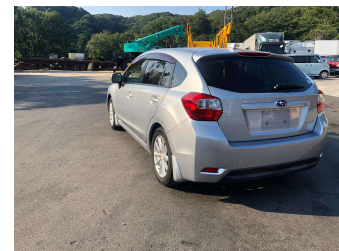

2013 Subaru Impreza Sports 2.0i

Purchase Price

\$9,500

Includes GST
Excludes on-road costs of \$595

Finance may be available on this vehicle. Ask one of our friendly staff for more information.

Gain peace of mind with Mechanical Breakdown Insurance. **Ask us how.**

Top features

- » ABS Brakes
- » Air Conditioning
- » Electric Windows
- » Fog Lights
- » Power Steering
- » Spoiler
- » Winker Mirror

Body Style

5 door, Hatchback

Odometer

93,883 km

Engine

2000 cc

Fuel Type

Petrol

Transmission

Automatic, 2WD

Wheels

-

VIN

7AT0GF09X24011582