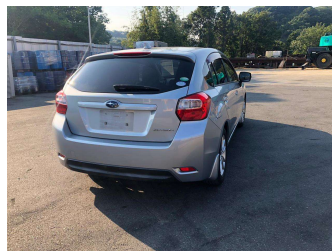

2013 Subaru Impreza Sports 2.0i

Purchase Price

\$9,500

Includes GST
Excludes on-road costs of \$595

Finance may be available on this vehicle. Ask one of our friendly staff for more information.

Gain peace of mind with Mechanical Breakdown Insurance. **Ask us how.**

Top features

- » ABS Brakes
- » Air Conditioning
- » Electric Windows
- » Fog Lights
- » Power Steering
- » Spoiler
- » Winker Mirror

Body Style

5 door, Hatchback

Odometer

93,883 km

Engine

2000 cc

Fuel Type

Petrol

Transmission

Automatic, 2WD

Wheels

-

VIN

7AT0GF09X24011582