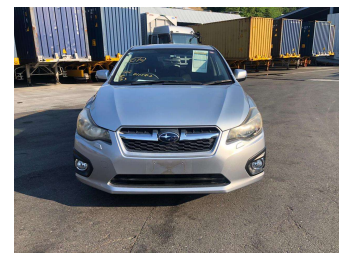

2013 Subaru Impreza Sports 2.0i

Purchase Price

\$9,500

Includes GST
Excludes on-road costs of \$595

Finance may be available on this vehicle. Ask one of our friendly staff for more information.

Gain peace of mind with Mechanical Breakdown Insurance. **Ask us how.**

Top features

- » ABS Brakes
- » Air Conditioning
- » Electric Windows
- » Fog Lights
- » Power Steering
- » Spoiler
- » Winker Mirror

Body Style

5 door, Hatchback

Odometer

93,883 km

Engine

2000 cc

Fuel Type

Petrol

Transmission

Automatic, 2WD

Wheels

-

VIN

7AT0GF09X24011582