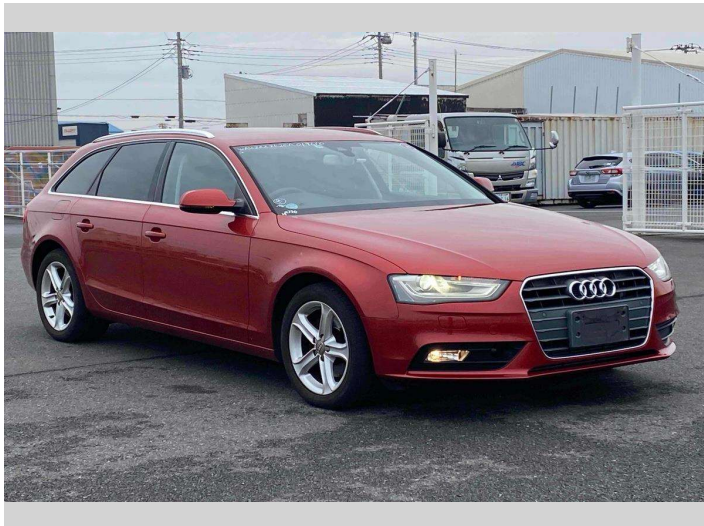

# 2013 Audi A4 Avant 2.0 TFSI

**Purchase Price** **POA**

Includes GST  
Excludes on-road costs of \$595

Finance may be available on this vehicle. Ask one of our friendly staff for more information.

Gain peace of mind with Mechanical Breakdown Insurance. **Ask us how.**

- Top features**
- » ABS Brakes
  - » Air Conditioning
  - » Electric Windows
  - » Power Steering

Body Style  
**5 door, Station Wagon**

Odometer  
**45,942 km**

Engine  
**2000 cc**

Fuel Type  
**Petrol**

Transmission  
**Automatic, 2WD**

Wheels  
-

VIN  
-

Interior  
**Gray**

Safety  
-

Reg No.  
-

Ext Colour  
**Red**

History  
-