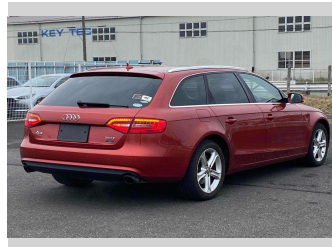

2013 Audi A4 Avant 2.0 TFSI

Purchase Price **POA**

Includes GST
Excludes on-road costs of $595

Finance may be available on this vehicle. Ask one of our friendly staff for more information.

Gain peace of mind with Mechanical Breakdown Insurance. **Ask us how.**

1. **Top features**
2. » ABS Brakes
   - » Air Conditioning
   - » Electric Windows
   - » Power Steering

Body Style
5 door, Station Wagon

Odometer
45,942 km

Engine
2000 cc

Fuel Type
Petrol

Transmission
Automatic, 2WD

Wheels
-

VIN
-

Interior
Gray

Safety
-

Reg No.
-

Ext Colour
Red

History
-

Seats
5 seats

CO2 Emissions
-

Energy Economy
-

Stock ID: 14542

JAN JAPAN MOTORS

Jan Japan - East Tamaki | Phone 09 972 1204 | Email sales@janjapan.co.nz
10 Progressive Way, East Tamaki, Auckland 2016, New Zealand
www.janjapan.co.nz

4.28 | 309 reviews