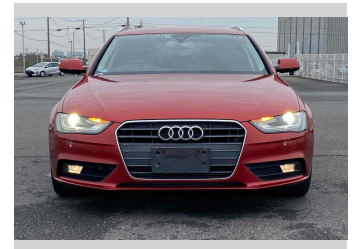

2013 Audi A4 Avant 2.0 TFSI

Purchase Price **POA**

Includes GST
Excludes on-road costs of $595

Finance may be available on this vehicle. Ask one of our friendly staff for more information.

Gain peace of mind with Mechanical Breakdown Insurance. **Ask us how.**

1. **Top features**
2. » ABS Brakes
   - » Air Conditioning
   - » Electric Windows
   - » Power Steering

Body Style
5 door, Station Wagon

Odometer
45,942 km

Engine
2000 cc

Fuel Type
Petrol

Transmission
Automatic, 2WD

Wheels
-

VIN
-

Interior
Gray

Safety
-

Reg No.
-

Ext Colour
Red

History
-

Seats
5 seats

CO2 Emissions
-

Energy Economy
-

Stock ID: 14542

JAN JAPAN MOTORS

Jan Japan - East Tamaki | Phone 09 972 1204 | Email sales@janjapan.co.nz
10 Progressive Way, East Tamaki, Auckland 2016, New Zealand
www.janjapan.co.nz

4.28 | 309 reviews