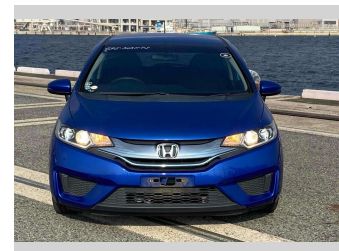

2014 Honda Fit Hybrid F package

Purchase Price **\$9,900**
Includes GST
 Excludes on-road costs of \$595

Finance may be available on this vehicle. Ask one of our friendly staff for more information.

Gain peace of mind with Mechanical Breakdown Insurance. **Ask us how.**

- Top features**
- » ABS Brakes
 - » Air Conditioning
 - » Electric Windows
 - » Power Steering
 - » Spoiler
 - » Winker Mirror

Body Style
5 door, Hatchback

Odometer
92,727 km

Engine
1500 cc, Electric

Fuel Type
Hybrid

Transmission
Automatic, 2WD

Wheels
 -

VIN
 -

Interior
Gray

Safety
 -

Reg No.
 -

Ext Colour
Blue

History
 -