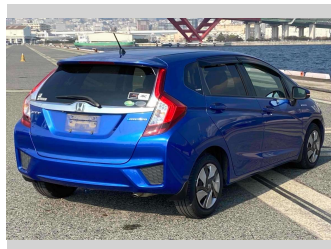

2014 Honda Fit Hybrid F package

Purchase Price **\$9,900**
Includes GST
 Excludes on-road costs of \$595

Finance may be available on this vehicle. Ask one of our friendly staff for more information.

Gain peace of mind with Mechanical Breakdown Insurance. **Ask us how.**

- Top features**
- » ABS Brakes
 - » Air Conditioning
 - » Electric Windows
 - » Power Steering
 - » Spoiler
 - » Winker Mirror

Body Style
5 door, Hatchback

Odometer
92,727 km

Engine
1500 cc, Electric

Fuel Type
Hybrid

Transmission
Automatic, 2WD

Wheels
 -

VIN
 -

Interior
Gray

Safety
 -

Reg No.
 -

Ext Colour
Blue

History
 -