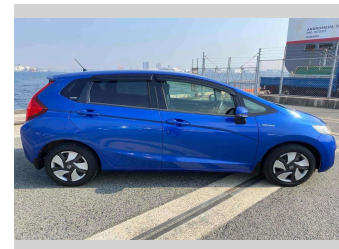

2014 Honda Fit Hybrid F package

Purchase Price **\$9,900**
Includes GST
 Excludes on-road costs of \$595

Finance may be available on this vehicle. Ask one of our friendly staff for more information.

Gain peace of mind with Mechanical Breakdown Insurance. **Ask us how.**

- Top features**
- » ABS Brakes
 - » Air Conditioning
 - » Electric Windows
 - » Power Steering
 - » Spoiler
 - » Winker Mirror

Body Style
5 door, Hatchback

Odometer
92,727 km

Engine
1500 cc, Electric

Fuel Type
Hybrid

Transmission
Automatic, 2WD

Wheels
 -

VIN
 -

Interior
Gray

Safety
 -

Reg No.
 -

Ext Colour
Blue

History
 -