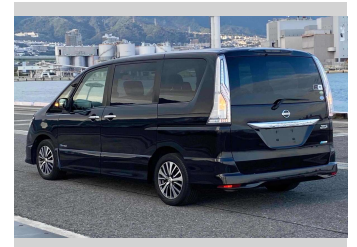

2014 Nissan Serena Highway Star S-Hybrid

Purchase Price **POA**

Includes GST
Excludes on-road costs of \$595

Finance may be available on this vehicle. Ask one of our friendly staff for more information.

Gain peace of mind with Mechanical Breakdown Insurance. **Ask us how.**

- Top features**
- » ABS Brakes
 - » Air Conditioning
 - » Electric Windows
 - » Fog Lights
 - » Power Steering
 - » Winker Mirror

Body Style
5 door, Van

Odometer
100,809 km

Engine
2000 cc, Hybrid

Fuel Type
Hybrid