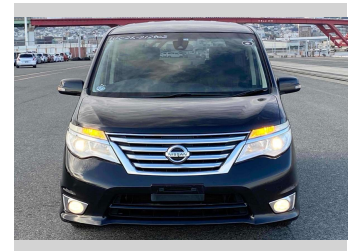

2014 Nissan Serena Highway Star S-Hybrid

Purchase Price **POA**

Includes GST
Excludes on-road costs of \$595

Finance may be available on this vehicle. Ask one of our friendly staff for more information.

Gain peace of mind with Mechanical Breakdown Insurance. **Ask us how.**

- Top features**
- » ABS Brakes
 - » Air Conditioning
 - » Electric Windows
 - » Fog Lights
 - » Power Steering
 - » Winker Mirror

Body Style
5 door, Van

Odometer
100,809 km

Engine
2000 cc, Hybrid

Fuel Type
Hybrid

Transmission
Automatic, 2WD

Wheels
-

VIN
-

Interior
Gray

Safety
-

Reg No.
-

Ext Colour
Black

History
-