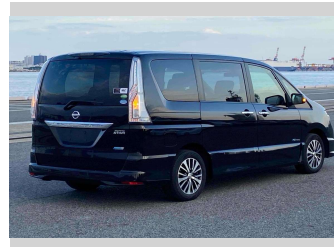

2014 Nissan Serena Highway Star S-Hybrid

Purchase Price **POA**

Includes GST
Excludes on-road costs of \$595

Finance may be available on this vehicle. Ask one of our friendly staff for more information.

Gain peace of mind with Mechanical Breakdown Insurance. **Ask us how.**

- Top features**
- » ABS Brakes
 - » Air Conditioning
 - » Electric Windows
 - » Fog Lights
 - » Power Steering
 - » Winker Mirror

Body Style
5 door, Van

Odometer
100,809 km

Engine
2000 cc, Hybrid

Fuel Type
Hybrid