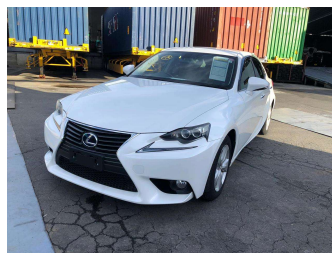

2013 Lexus IS IS 300h

Purchase Price **POA**

Includes GST
Excludes on-road costs of \$595

Finance may be available on this vehicle. Ask one of our friendly staff for more information.

Gain peace of mind with Mechanical Breakdown Insurance. **Ask us how.**

- Top features**
- » ABS Brakes
 - » Air Conditioning
 - » Electric Windows
 - » Fog Lights
 - » Power Steering
 - » Winker Mirror

Body Style
4 door, Sedan

Odometer
104,840 km

Engine
2500 cc, Hybrid

Fuel Type
Hybrid

Transmission
Automatic, 2WD

Wheels
-

VIN
-

Interior
Gray

Safety
-

Reg No.
-

Ext Colour
Pearl White

History
-