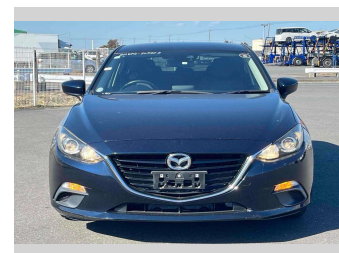

2016 Mazda Axela Sport 15S

Purchase Price **\$14,780**
Includes GST
 Excludes on-road costs of \$595

Finance may be available on this vehicle. Ask one of our friendly staff for more information.

Gain peace of mind with Mechanical Breakdown Insurance. **Ask us how.**

Body Style
5 door, Hatchback

Odometer
77,099 km

Engine
1500 cc

Fuel Type
Petrol

Transmission
Automatic, 2WD

Wheels
 -

VIN
 -

Interior
Gray