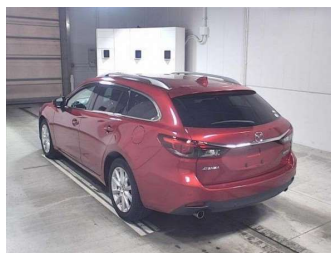

# 2016 Mazda Atenza 20S

**Purchase Price** **POA**

Includes GST  
Excludes on-road costs of \$595

Finance may be available on this vehicle. Ask one of our friendly staff for more information.

Gain peace of mind with Mechanical Breakdown Insurance. **Ask us how.**

- Top features**
- » ABS Brakes
  - » Air Conditioning
  - » Electric Windows
  - » Fog Lights
  - » Power Steering
  - » Spoiler
  - » Winker Mirror

Body Style  
**5 door, Station Wagon**

Odometer  
**87,946 km**

Engine  
**2000 cc**

Fuel Type  
**Petrol**

Transmission  
**Automatic, 2WD**

Wheels  
-

VIN  
-

Interior  
**Gray**

Safety  
-

Reg No.  
-